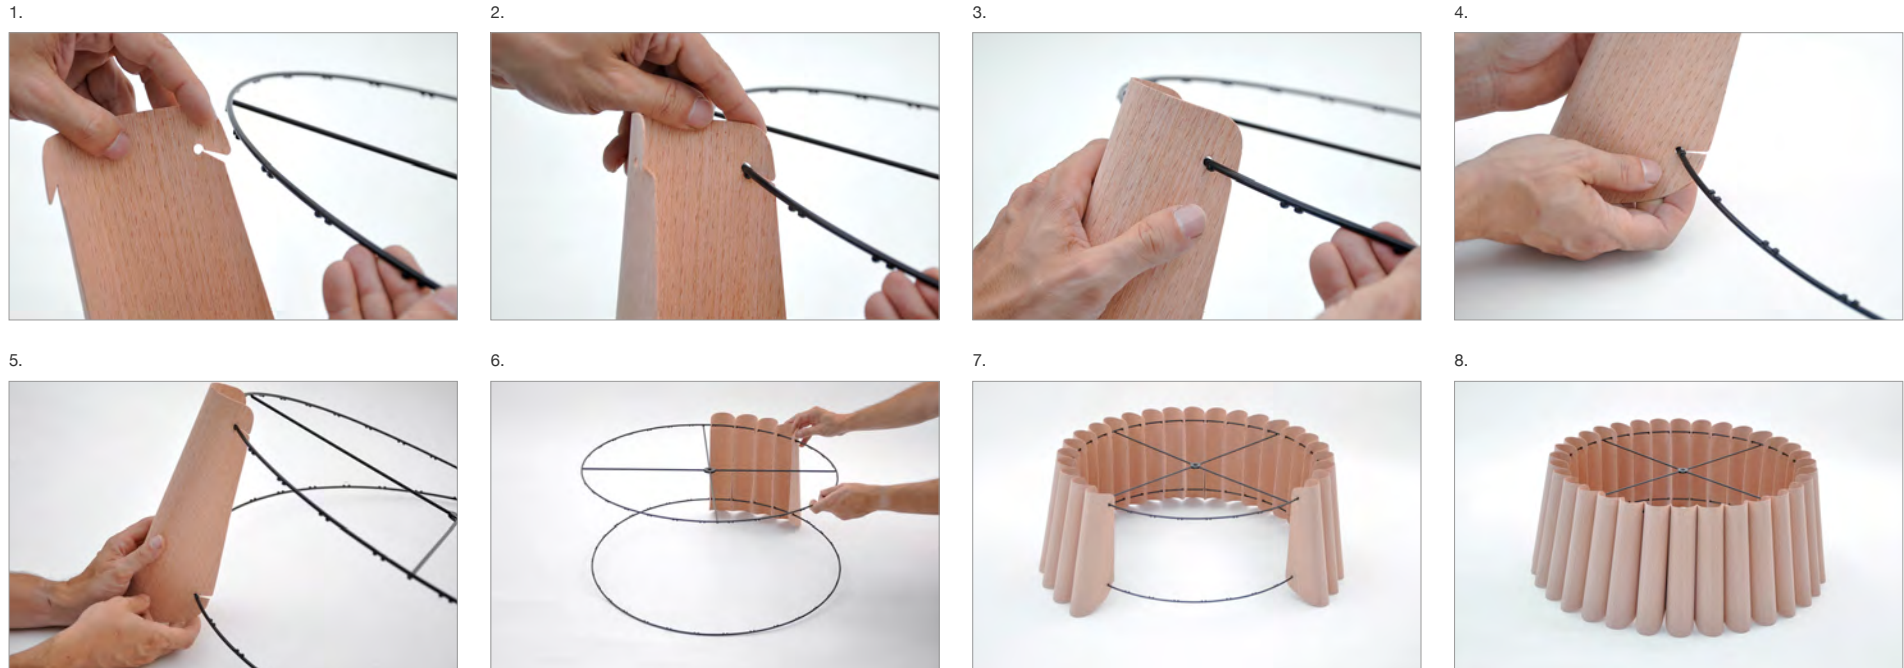

RENATA

80 L

WEPLIGHT
 ▲ ARGENTINA

© 2010 Weplight S.A. All right reserved.

ATTENTION

Once assembled, we suggest to stick mating parts nodes with adhesive for wood.

PARTS

MEASURES

D 80 cm / 31.5 in
 H 47 cm / 18.5 in
 BULB 100 w max.

This product requires professional installation.
 Please contact a certificate electrician.