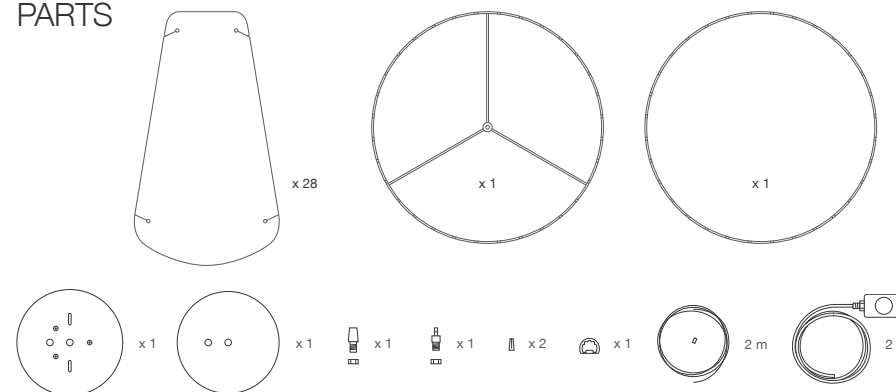

RENATA

80 L

WEPLIGHT
 ▲ ARGENTINA

© 2010 Weplight S.A. All right reserved.

ATTENTION

Once assembled, we suggest to stick mating parts nodes with adhesive for wood.

PARTS

MEASURES

D 80 cm / 31.5 in
 H 47 cm / 18.5 in
 BULB 100 w max.

This product requires professional installation.
 Please contact a certificate electrician.