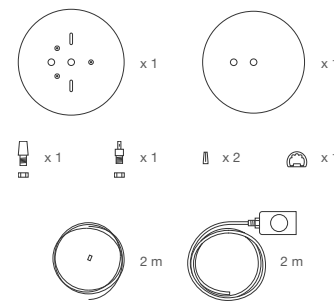

5.

6.

7.

8.

ATTENTION

Once assembled, we suggest to stick mating parts nodes with adhesive for wood.

PARTS

MEASURES

D 32 cm / 12.6 in
H 30 cm / 11.7 in

BULB Energy Saving 20W Light Bulb

This product requires professional installation.
Please contact a certificate electrician.