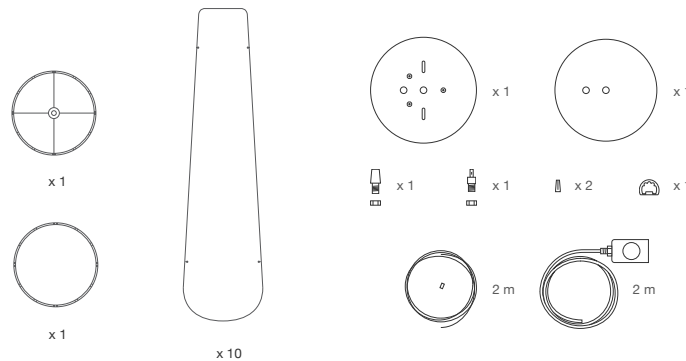

6.

7.

8.

ATTENTION

Once assembled, we suggest to stick mating parts nodes with adhesive for wood.

PARTS

MEASURES

D 39 cm / 15.5 in

H 120 cm / 47.2 in

BULB 100 w max.

This product requires professional installation.
Please contact a certificate electrician.