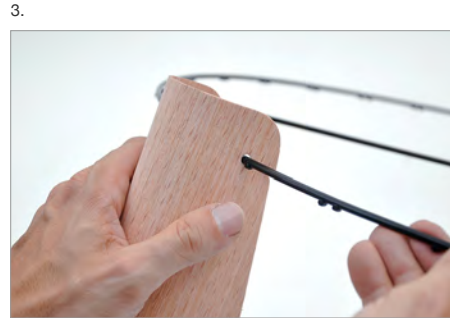

## ATTENTION

Once assembled, we suggest to stick mating parts nodes with adhesive for wood.

## MEASURES

D 116 cm / 45.6 in

H 30 cm / 11.7 in

BULB 100 w max. x 3

This product requires professional installation.  
Please contact a certificate electrician.