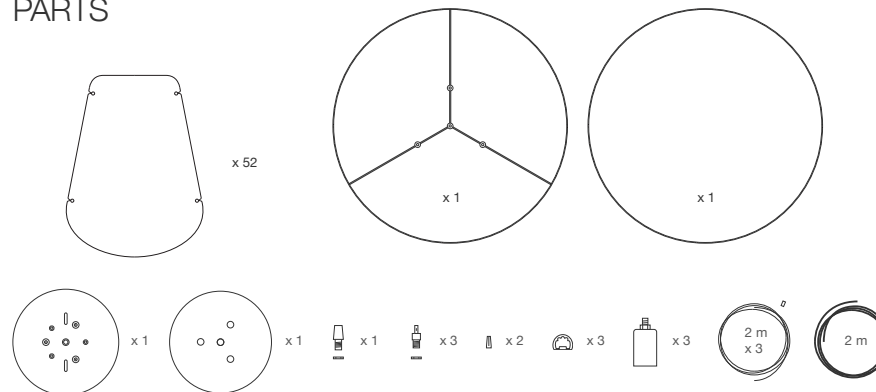

## ATTENTION

Once assembled, we suggest to stick mating parts nodes with adhesive for wood.

## PARTS

## MEASURES

D 116 cm / 45.6 in

H 30 cm / 11.7 in

BULB 100 w max. x 3

This product requires professional installation.  
Please contact a certificate electrician.