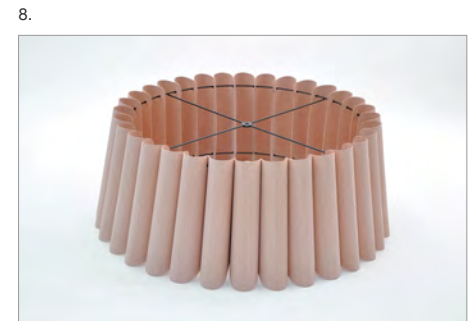

## ATTENTION

Once assembled, we suggest to stick mating parts nodes with adhesive for wood.

## PARTS

## MEASURES

D 116 cm / 45.6 in

H 30 cm / 11.7 in

BULB 100 w max. x 3

This product requires professional installation.  
Please contact a certificate electrician.