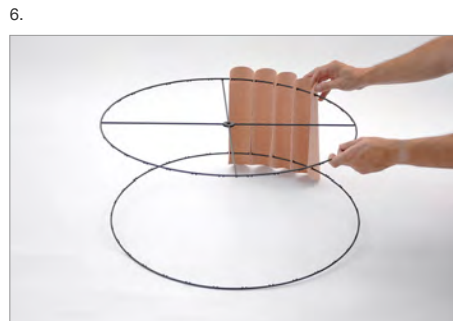

## ATTENTION

Once assembled, we suggest to stick mating parts nodes with adhesive for wood.

## PARTS

## MEASURES

D 116 cm / 45.6 in

H 30 cm / 11.7 in

BULB 100 w max. x 3

This product requires professional installation.  
Please contact a certificate electrician.