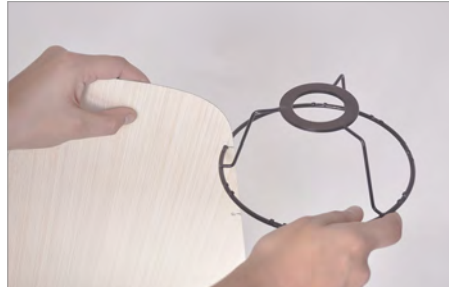

DELFINA 60

WEPLIGHT
^ A R G E N T I N A

© 2018 Weplight S.A. All right reserved.

1.

2.

3.

4.

5.

6.

ATTENTION

Once assembled, we suggest to stick mating parts nodes with adhesive for wood.

PARTS

MEASURES

D 60 cm / 23.6 in

H 15 cm / 5.9 in

BULB 100 w max.

This product requires professional installation.
Please contact a certificate electrician.