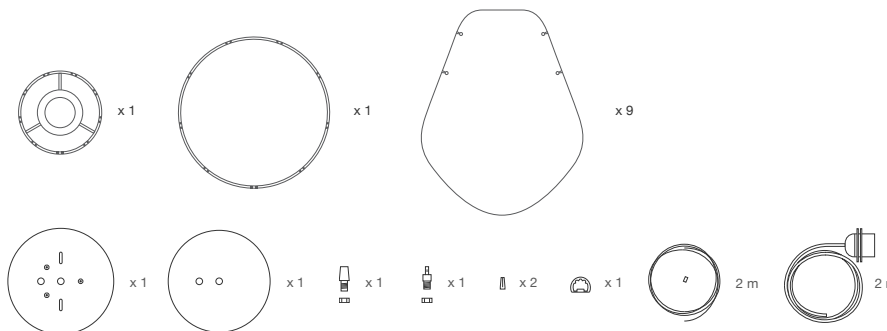

6.

ATTENTION

Once assembled, we suggest to stick mating parts nodes with adhesive for wood.

PARTS

MEASURES

D 60 cm / 23.6 in

H 15 cm / 5.9 in

BULB 100 w max.