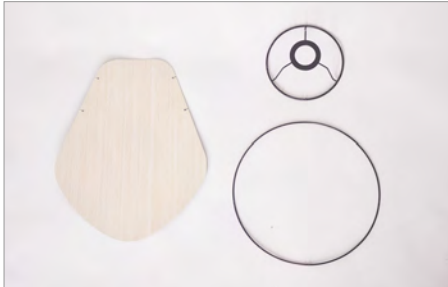

DELFINA 60

WEPLIGHT
^ A R G E N T I N A

© 2018 Weplight S.A. All right reserved.

1.