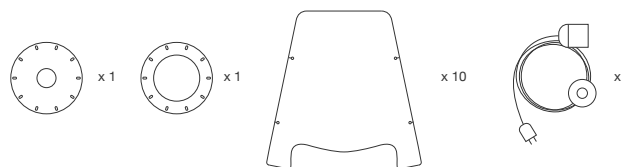

SOFIA

31

WEPLIGHT
 ▲ ARGENTINA

© 2010 Wepight S.A. All right reserved.

ATTENTION

Once assembled, we suggest to stick mating parts nodes with adhesive for wood.

PARTS

MEASURES

D 37 cm / 14.5 in

H 31 cm / 12.5 in

BULB Energy Saving 20W Light Bulb

This product requires professional installation.
 Please contact a certificate electrician.