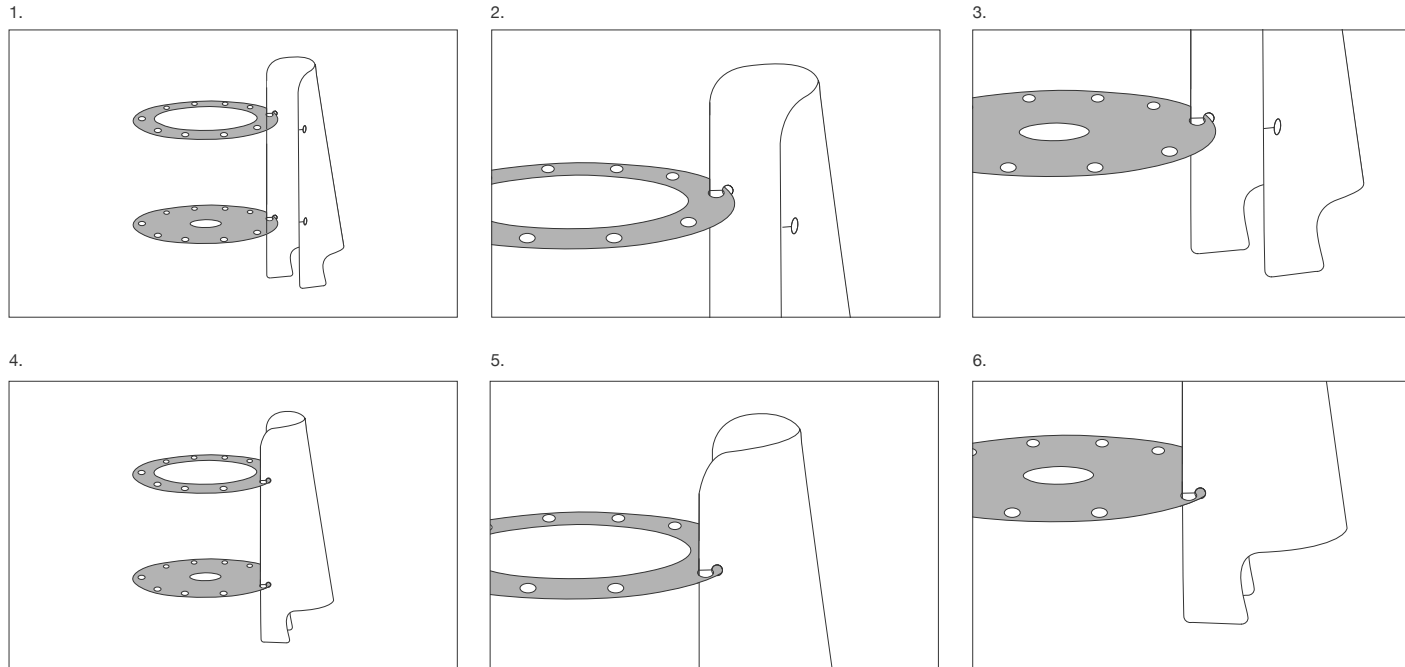

SOFIA

31

WEPLIGHT
 ▲ ARGENTINA

© 2010 Wepight S.A. All right reserved.

ATTENTION

Once assembled, we suggest to stick mating parts nodes with adhesive for wood.

PARTS

MEASURES

D 37 cm / 14.5 in

H 31 cm / 12.5 in

BULB Energy Saving 20W Light Bulb

This product requires professional installation.
 Please contact a certificate electrician.