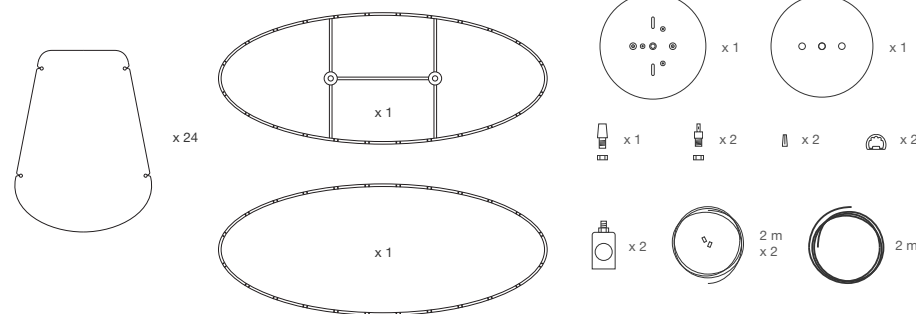

6.

7.

8.

ATTENTION

Once assembled, we suggest to stick mating parts nodes with adhesive for wood.

PARTS

MEASURES

L 80 cm / 31.5 in
W 44 cm / 17.3 in
H 30 cm / 11.7 in