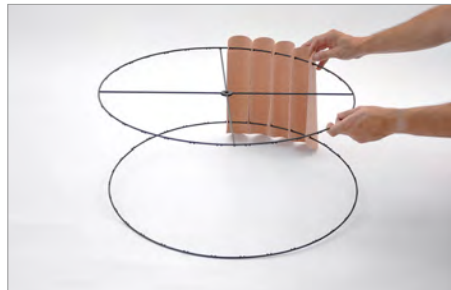

6.

7.

8.

ATTENTION

Once assembled, we suggest to stick mating parts nodes with adhesive for wood.

PARTS

MEASURES

L 80 cm / 31.5 in
W 44 cm / 17.3 in
H 30 cm / 11.7 in