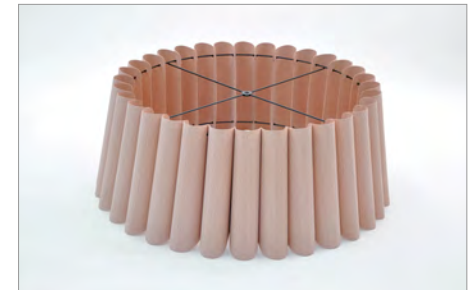

6.

7.

8.

ATTENTION

Once assembled, we suggest to stick mating parts nodes with adhesive for wood.

PARTS

MEASURES

L 80 cm / 31.5 in
W 44 cm / 17.3 in
H 30 cm / 11.7 in