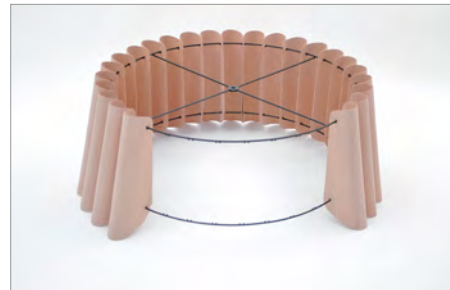

6.

7.

8.

ATTENTION

Once assembled, we suggest to stick mating parts nodes with adhesive for wood.

PARTS

MEASURES

L 80 cm / 31.5 in
W 44 cm / 17.3 in
H 30 cm / 11.7 in