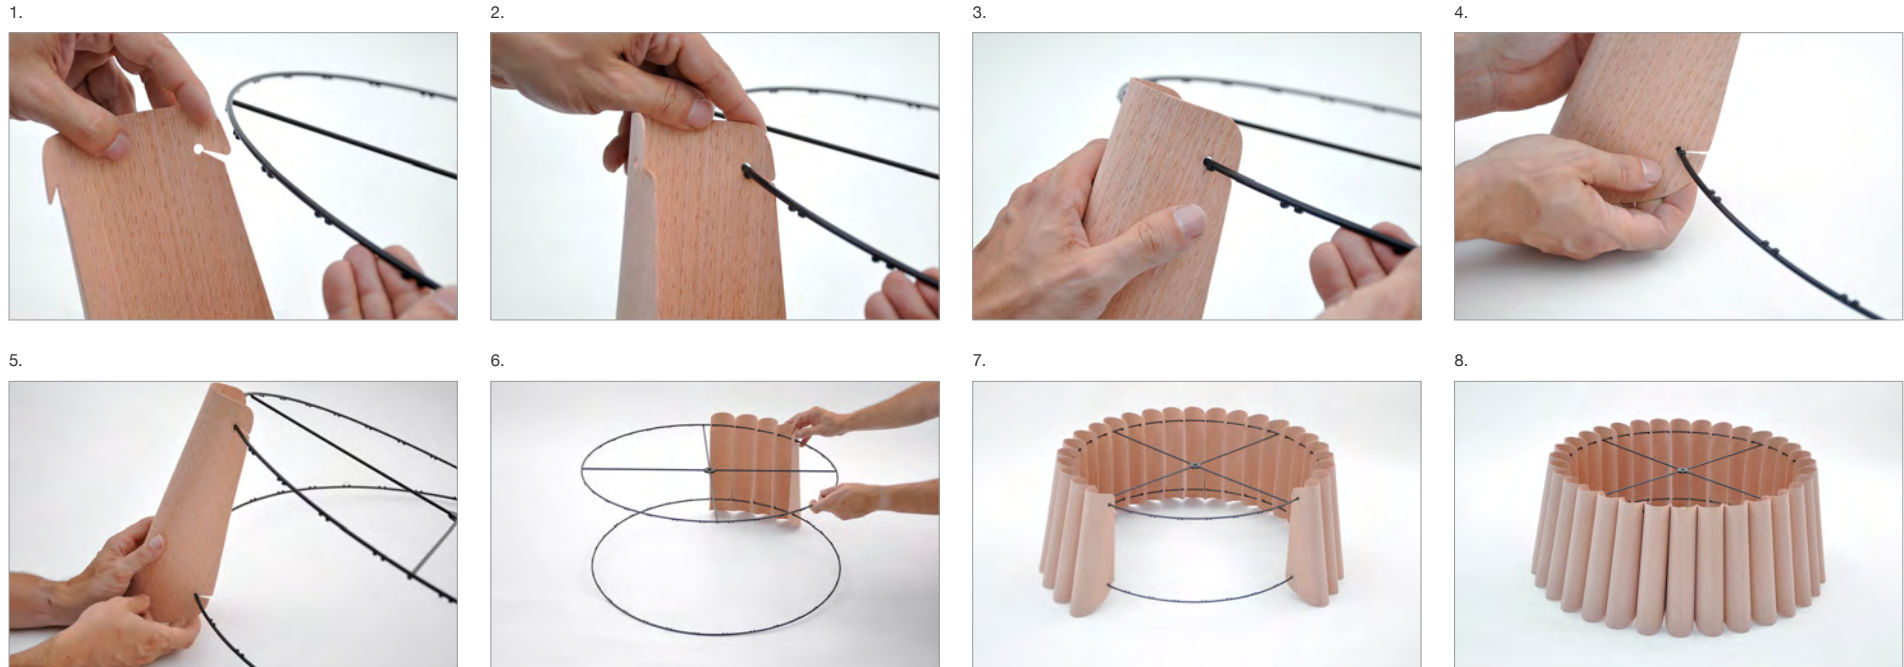

RENATA

56 L

WEPLIGHT
 ▲ ARGENTINA

© 2010 Weplight S.A. All right reserved.

ATTENTION

Once assembled, we suggest to stick mating parts nodes with adhesive for wood.

PARTS

MEASURES

D 56 cm / 22 in
 H 47 cm / 18.5 in
 BULB 100 w max.

This product requires professional installation.
 Please contact a certificate electrician.