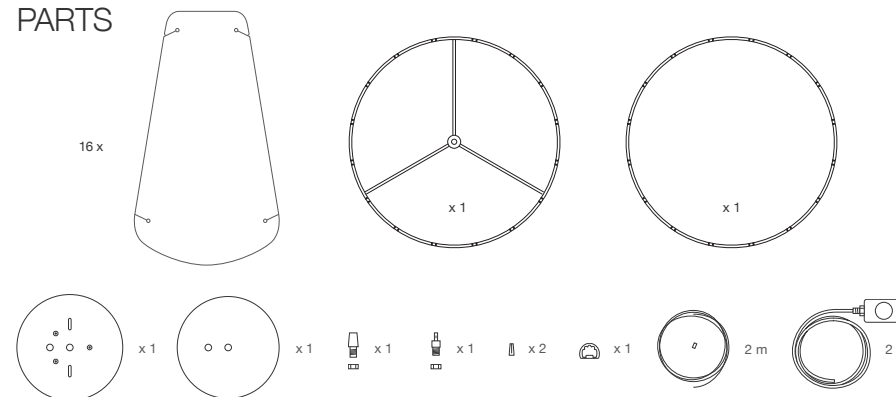

RENATA

56 L

WEPLIGHT
 ▲ ARGENTINA

© 2010 Weplight S.A. All right reserved.

ATTENTION

Once assembled, we suggest to stick mating parts nodes with adhesive for wood.

PARTS

MEASURES

D 56 cm / 22 in
 H 47 cm / 18.5 in
 BULB 100 w max.

This product requires professional installation.
 Please contact a certificate electrician.