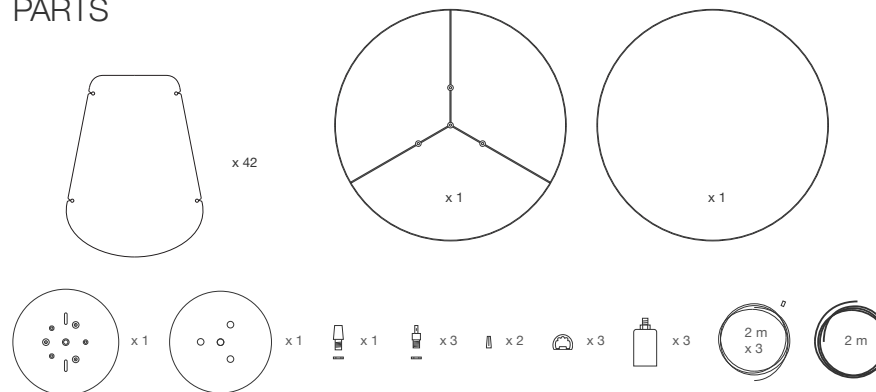

### PARTS

### MEASURES

D 98 cm / 38.5 in  
H 30 cm / 11.7 in  
BULB 100 w max. x 3

This product requires professional installation.  
Please contact a certificate electrician.