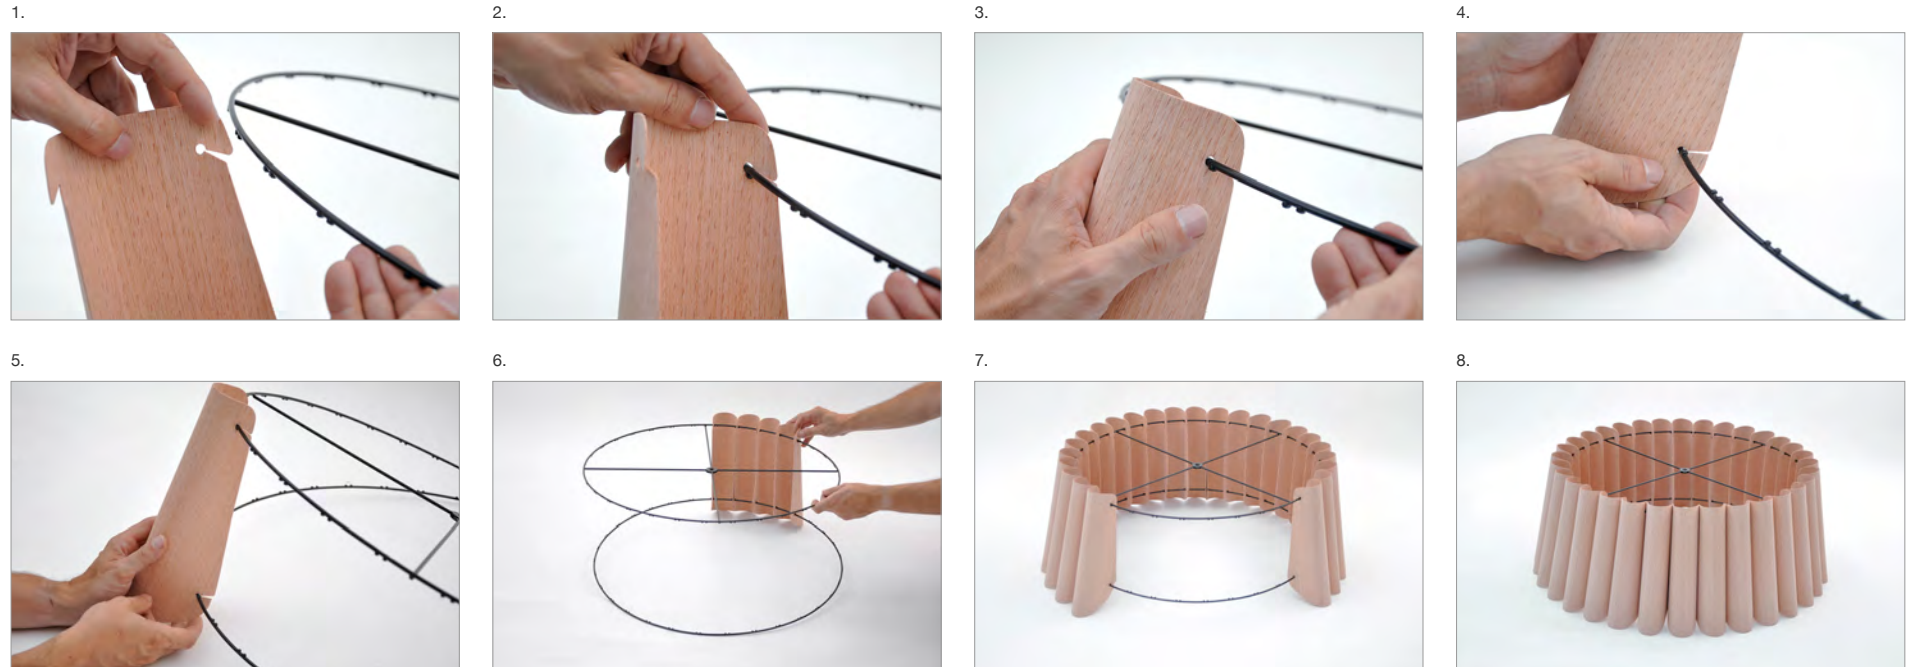

### ATTENTION

Once assembled, we suggest to stick mating parts nodes with adhesive for wood.

### PARTS

### MEASURES

D 98 cm / 38.5 in  
H 30 cm / 11.7 in  
BULB 100 w max. x 3

This product requires professional installation.  
Please contact a certificate electrician.