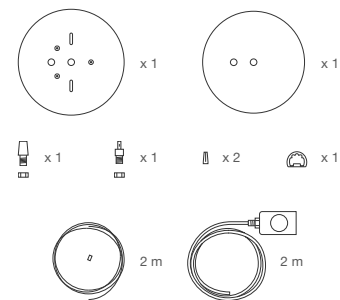

5.

6.

7.

8.

ATTENTION

Once assembled, we suggest to stick mating parts nodes with adhesive for wood.

PARTS

MEASURES

D 30 cm / 11.7 in

H 20 cm / 7.9 in

BULB Energy Saving 20W Light Bulb

This product requires professional installation.
Please contact a certificate electrician.