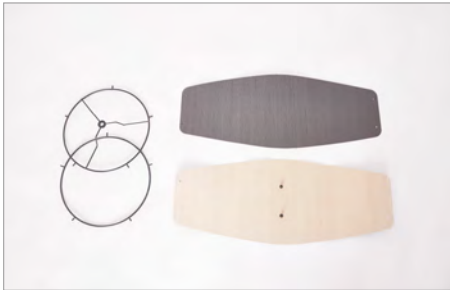

PAULINA

50

WEPLIGHT
^ A R G E N T I N A

© 2014 Weplight S.A. All right reserved.

1.