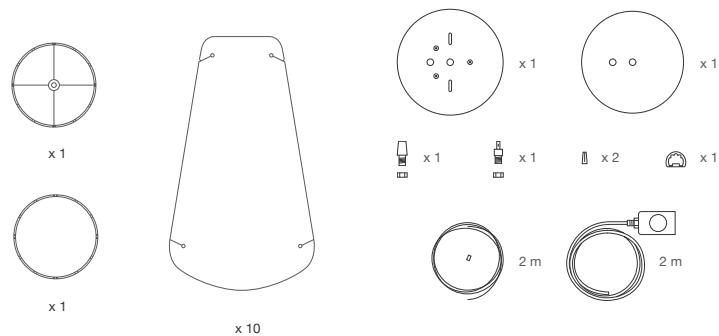

5.

6.

7.

8.

ATTENTION

Once assembled, we suggest to stick mating parts nodes with adhesive for wood.

PARTS

MEASURES

D 39 cm / 15.5 in

H 47 cm / 18.5 in

BULB 100 w max.

This product requires professional installation.
 Please contact a certificate electrician.