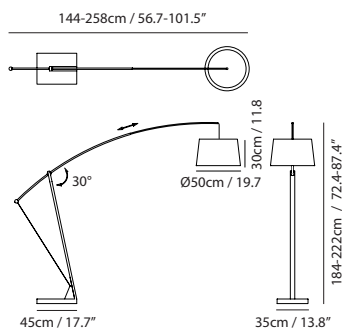

ARCHER

SEEDDESIGN

www.SeedDesignUSA.com

Archer Floor Mega

ARCHER is one of the brightest constellations in a summer night. The solid bow arm is constructed with beech. The bowstring is conveniently created for easy adjustment in the lamp's arm. The ARCHER is available in two floor sizes. Its base is solidly constructed with metal. With ingenuity and technique, the wires are concealed within the wooden body.

By Chen, Chao Cheng 陳昭成

matt black + beech

Archer Floor

Model
SQ-703FR

Material
fabric, steel, beech

Light Source
E26 1 x Max 60W

Feature
In-line on/off switch

Weight
12.8kg / 28lb

Cord
300cm / 118.1"

Color
● matt black + beech

Archer Floor Mega

Model
SQ-603FLR

Material
fabric, steel, beech, acrylic(diffuser)

Light Source
E26 3 x Max 60W

Feature
In-line on/off switch

Weight
33.5kg / 73.7lb

Cord
420cm / 165.4"

Color
● matt black + beech