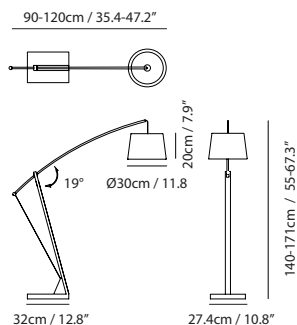

ARCHER

SEEDDESIGN

www.SeedDesignUSA.com

Archer Floor Mega

ARCHER is one of the brightest constellations in a summer night. The solid bow arm is constructed with beech. The bowstring is conveniently created for easy adjustment in the lamp's arm. The ARCHER is available in two floor sizes. Its base is solidly constructed with metal. With ingenuity and technique, the wires are concealed within the wooden body.

By Chen, Chao Cheng 陳昭成

matt black + beech

Archer Floor

Model
SQ-703FR

Material
fabric, steel, beech

Light Source
E26 1 x Max 60W

Feature
In-line on/off switch

Weight
12.8kg / 28lb

Cord
300cm / 118.1"

Color
● matt black + beech

Archer Floor Mega

Model
SQ-603FLR

Material
fabric, steel, beech, acrylic(diffuser)

Light Source
E26 3 x Max 60W

Feature
In-line on/off switch

Weight
33.5kg / 73.7lb

Cord
420cm / 165.4"

Color
● matt black + beech