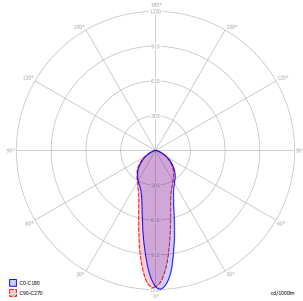

A-Tube Small	Light source	Frame: Aluminium	Diffuser:	Code
	E26 Par16 LED • 1 x max 8W	Matte White 9010	—	096417
		Coppery Bronze	—	096427
		Matte Black 9005	—	096432

Net weight: 1.25 kg

Gross weight: 0.00 kg

Parcels: N°0

Volume: 0.000 m³

A-Tube Small, *design by Studio Italia Design, 2013*

Polar diagram

Light source

E26 Par16 LED
• 1 x max 8W

Other applications of A-Tube

Ceiling