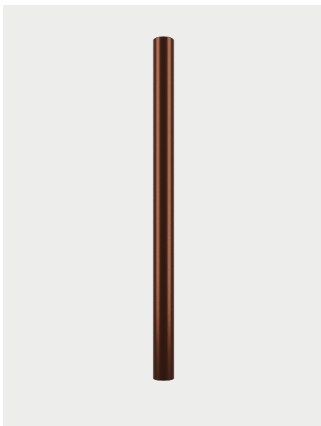

A-Tube,
design by Studio Italia Design, 2013

Suspension

A simple form that delivers the light to wherever it's needed, enhancing the space. Tubular and slim, A-Tube is a versatile lamp available in three different sizes and three finishes. It can be fixed directly to the ceiling, suspended singularly, or used in cluster compositions to create special effects.

A-Tube Small	Light source	Frame: Aluminium	Diffuser:	Code
	E26 Par16 LED • 1 x max 8W	Matte White 9010	—	096417
		Coppery Bronze	—	096427
		Matte Black 9005	—	096432

Net weight: 1.25 kg

Gross weight: 0.00 kg

Parcels: N°0

Volume: 0.000 m³

A-Tube Small, *design by Studio Italia Design, 2013*

Polar diagram

Light source

E26 Par16 LED
• 1 x max 8W

Other applications of A-Tube

Ceiling