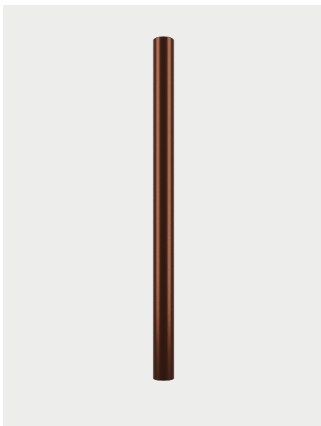

Other applications of A-Tube

Ceiling