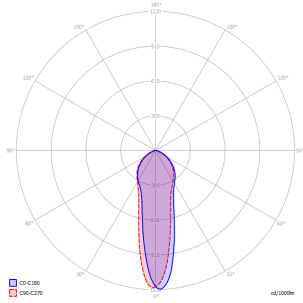

## A-Tube Large, *design by Studio Italia Design, 2013*

Polar diagram

Light source

E26 Par16 LED  
• 1 x max 8W