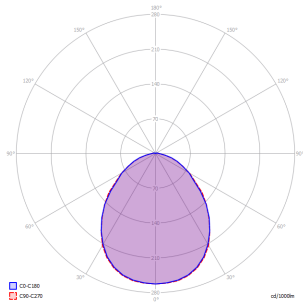

Kelly Medium Dome 60

Light source

E26 Classic A
• 3 x max 75W

OR

E26 LED
• 3 x max available

Frame: Metal

● Matte White 9010

● Coppery Bronze

IP20

Energy Saving

Dim

LODES

Kelly Medium Dome 60,
design by Andrea Tosetto, 2015

Polar diagram

Light source

E26 Classic A
• 3 x max 75W