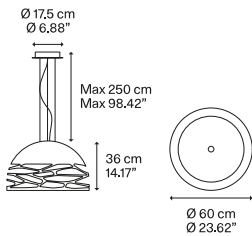

Kelly Medium Dome 60

Light source

E26 Classic A
• 3 x max 75W

OR

E26 LED
• 3 x max available

Frame: Metal

● Matte White 9010

● Coppery Bronze

141313

141314

141318

141320

Net weight: 7.15 kg

Gross weight: 0.00 kg

Parcels: N°0

Volume: 0.000 m³

IP20

Energy Saving

Dim

LODES

Kelly Medium Dome 60,
design by Andrea Tosetto, 2015

Polar diagram

Light source

E26 Classic A
• 3 x max 75W