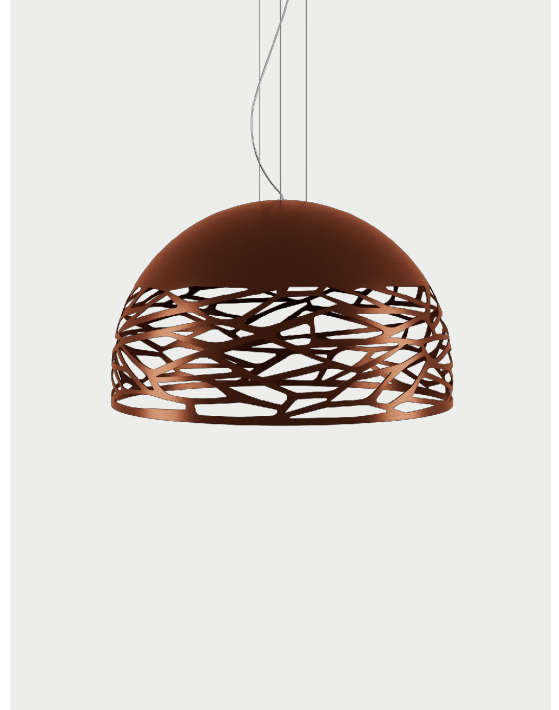

Kelly,
design by Andrea Tosetto, 2015

Suspension

Seductive beauty with a bold personality thanks to the strong and precise laser cuts, which lighten the metal of the lampshade and create an intriguing play of light and shadow. Kelly is a multifaceted family of suspension and wall lamps that stand out with elegance in any living space thanks to the variety of available forms and finishes.

Kelly Medium Dome 60

Light source

E26 Classic A
• 3 x max 75W

OR

E26 LED
• 3 x max available

Frame: Metal

● Matte White 9010

● Coppery Bronze

● Matte Black 9005

● Matte Champagne

Diffuser: Glass

● Glossy White

● Glossy White

● Glossy White

● Glossy White

Code

IP20

Energy Saving

Dim

LODES

Kelly Medium Dome 60,
design by Andrea Tosetto, 2015

Polar diagram

Light source

E26 Classic A
• 3 x max 75W