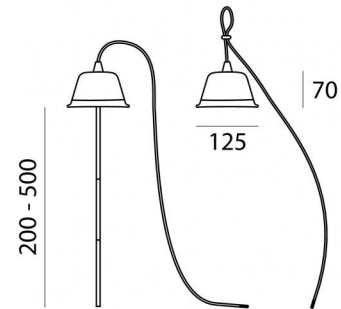

Table Lamps | 100-240 V  
3 x powerLED 7 W DC 1000 mA  
**8010**

Technical data	
Designer	Lorenzo Antonioni
Type	Table Lamps
Installation position	Floor
Installation environment	Indoor
Light Source	LED
Optics	General Lighting
Light emission direction	downward
Power	7 W
Frequency	60 - 50 Hz
C.C. / C.V.	AC
Safety class	2
IP	IP20
Glow wire test	850°
Direct mounting on normally flammable surfaces	Yes
CE	Yes
Driver included	Driver
Dimmable article	No
Directional	No
Tilting	No
Walk-over	No
Drive-over	No
Cable included	Yes
Cable length	1200 m
Electric socket	Type C
Resin potting	No
Type of light emission	Single emission
Net weight	0.570 Kg
Electrostatic discharge protection	No
Surge protection	No

Table Lamps | 100-240 V | 3 x powerLED 7 W DC 1000 mA  
**8010**

Single emission table lamps for indoor application. The -- LED light source with a general lighting light distribution is composed of 3 powered LEDs.

The device body and features a terracotta finish, processed by means of lacquering; the diffuser is made of acrylic glass with a satin finishing treatment; the mounting frame is made of aluminium, with a anodised aluminum finish, processed by means of anodisation. The ingress protection degree is IP20; the total weight is of 0.570 kg.

The total absorbed power is 7 W. The power supply cable is included and features a 1200 m lenght.

The device features protection class II and can be floor-mounted.

Compliant with the EN 60598-1 standard and its specific provisions.