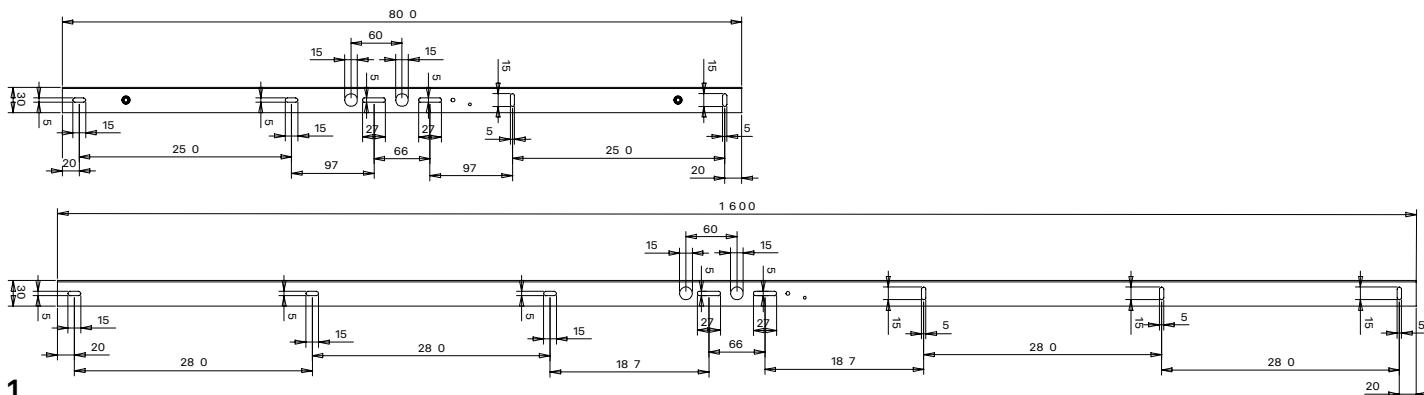

Rosone rettangolare per sospensioni multiple_3-5 luci /
Rectangular canopy for hanging multiple lamps_3-5 lights

Distanza fori per fissaggio a muro /
Distance holes for wall fixing

1