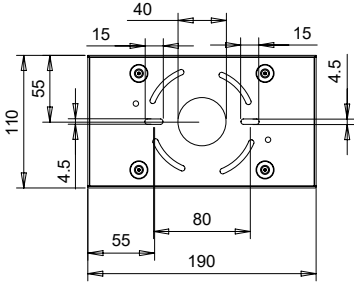

ISTRUZIONI DI MONTAGGIO / OPERATION INSTRUCTION

PALLINA lampade a sospensione / suspension lamps

Rosone per sospensioni multiple_1-12 luci / Canopy for hanging multiple lamps_1-12 lights

Distanza fori per fissaggio a muro /
Distance holes for wall fixing

Aprire i fori necessari per il collegamento delle lampade facendo pressione sul dischetto di chiusura dall'esterno verso l'interno con un cacciavite. / Free the holes necessary for the connector of the lamps, pressing the closing disk from the outside to the inside with a screwdriver.

1