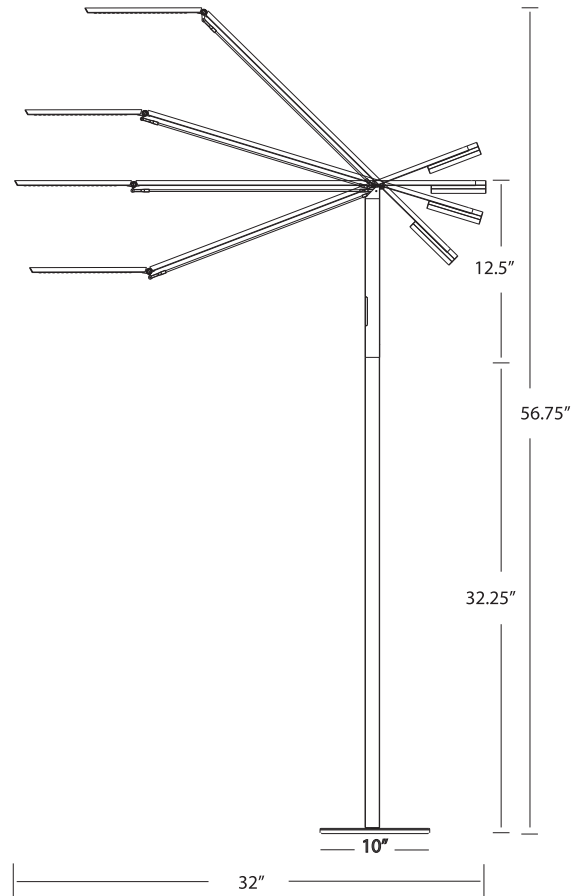

Lumens: 360
Energy Consumption: 6 W
Rated Lifespan: 50,000 hours
Color Temperature: 4,500 K / 3,500 K
Color Rendering Index (CRI): 85
Brightness Adjustability: Continuous dimming
Material: Aluminum, plastic
Safety Rating: C-UL-US Certified
Warranty: 5 years
Voltage: 120 V
Standard Finishes: Black, Chrome,* Orange, Silver

*Chrome finish available on warm light (3,500 K) model only

ELX-A-

CD = Cool Light (4,500 K)
WD = Warm Light (3,500 K)

BLK = Black
CRM = Chrome*
ORG = Orange
SIL = Silver

DSK = Desk Lamp
FLR = Floor Lamp

*Sold separately