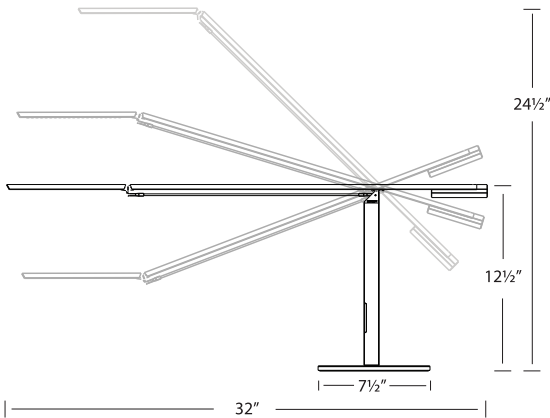

Lumens: 360
Energy Consumption: 6 W
Rated Lifespan: 50,000 hours
Color Temperature: 4,500 K / 3,500 K
Color Rendering Index (CRI): 85
Brightness Adjustability: Continuous dimming
Material: Aluminum, plastic
Safety Rating: C-UL-US Certified
Warranty: 5 years
Voltage: 120 V
Standard Finishes: Black, Chrome,* Orange, Silver

*Chrome finish available on warm light (3,500 K) model only

ELX-A-

CD = Cool Light (4,500 K)
WD = Warm Light (3,500 K)

BLK = Black
CRM = Chrome*
ORG = Orange
SIL = Silver

DSK = Desk Lamp
FLR = Floor Lamp

*Sold separately