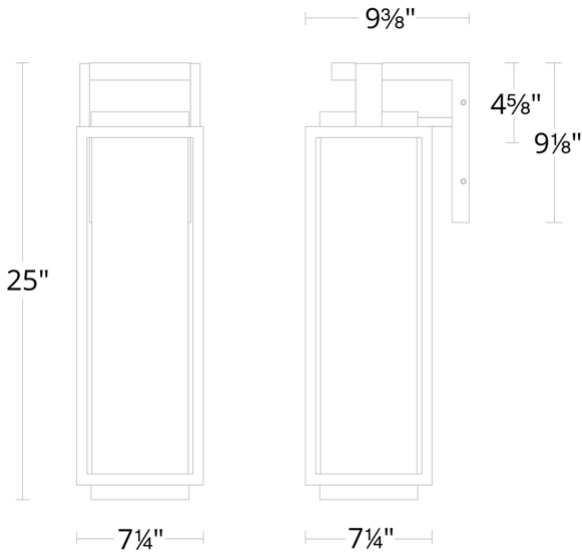

REPLACEMENT PARTS

RPL-GLA-41925 - Outer Glass

WS-W41925

Model & Size	Color Temp	Finish	LED Watts	LED Lumens	Delivered Lumens
WS-W41925 25"	3000K	BK Black	20W	1600	1317

Example: **WS-W41925-BK**

For custom requests please contact customs@modernforms.com