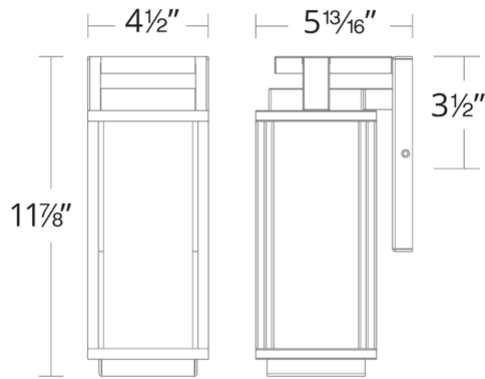

Project:

Location:

Fixture Type:

Catalog Number:

AVAILABLE FINISHES:

Two If By Sea

WS-W41912

PRODUCT DESCRIPTION

Take shelter from the storm. Like a hard rainfall on the window panes, timeless inspiration is melded with modern technology to create a stunning LED luminaire. Beautiful light diffuses through clear hammered mouth blown glass for a soft glow on all sides of this geometric wall sconce. Crafted from extruded aluminum and wet rated for outdoor use, this piece is guaranteed to make a grand first impression.

FEATURES

- ACLED driverless technology
- Clear mouth-blown hammered glass
- Down light illumination

SPECIFICATIONS

Rated Life	54000 Hours
Standards	ETL, cETL, Wet Location Listed, IP65, Title 24 JA8: 2019 Compliant
Input	120 VAC, 50/60Hz
Dimming	ELV: 100-10%, TRIAC: 100-10%
Color Temp	3000K
CRI	90
Construction	Aluminum hardware, Clear, hammered, mouth-blown glass

WS-W41912

Model & Size	Color Temp	Finish	LED Watts	LED Lumens	Delivered Lumens
WS-W41912 12"	3000K	BK Black	15W	1200	919

Example: **WS-W41912-BK**

For custom requests please contact customs@modernforms.com