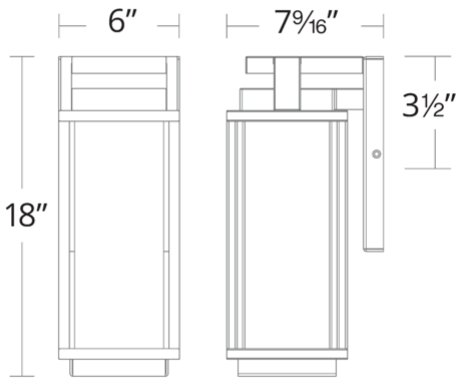

Project:

Location:

Fixture Type:

Catalog Number:

AVAILABLE FINISHES:

Two If By Sea

WS-W41918

PRODUCT DESCRIPTION

Take shelter from the storm. Like a hard rainfall on the window panes, timeless inspiration is melded with modern technology to create a stunning LED luminaire. Beautiful light diffuses through clear hammered mouth blown glass for a soft glow on all sides of this geometric wall sconce. Crafted from extruded aluminum and wet rated for outdoor use, this piece is guaranteed to make a grand first impression.

FEATURES

- ACLED driverless technology
- Clear mouth-blown hammered glass
- Down light illumination

SPECIFICATIONS

Rated Life	54000 Hours
Standards	ETL, cETL, Wet Location Listed, IP65, Title 24 JA8: 2019 Compliant
Input	120 VAC, 50/60Hz
Dimming	ELV: 100-10%, TRIAC: 100-10%
Color Temp	3000K
CRI	90
Construction	Aluminum hardware, Clear, hammered, mouth-blown glass

WS-W41918

Model & Size	Color Temp	Finish	LED Watts	LED Lumens	Delivered Lumens
WS-W41918 18"	3000K	BK Black	15W	1200	965

Example: **WS-W41918-BK**

For custom requests please contact customs@modernforms.com