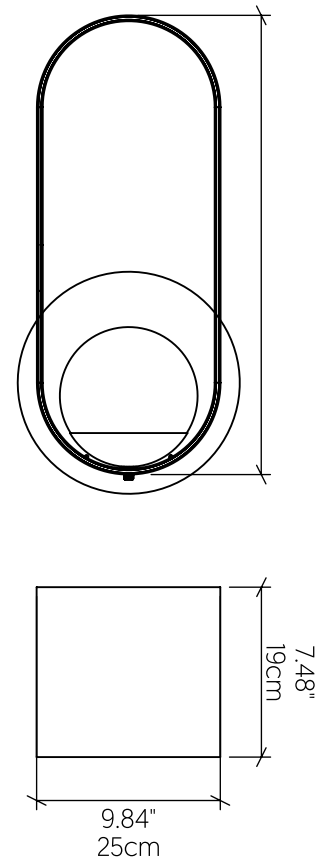

4191 [E-26]

Name: Sfera Accord Wall Lamps 4191
 Collection: Sfera
 Application: Wall
 Construction: Natural Wood Veneer, MDF and Frosted Glass

Fixture Image

Specifications

Light Source: 1X 25W 120v-277v E26 (medium base)
 Light Bulbs not Included
 Color Temperature: Lamp dependent
 CRI: Lamp dependent
 Delivered Lumens: Lamp dependent
 Total Power: Lamp dependent
 Input Voltage: 110V - 277V
 Input Frequency: 60 Hz
 Canopy Dimension: N/A
 Height Adjustment Limit: N/A
 Weight: N/A

Technical Drawing

Features

5 Year warranty

Description

Photometric Graph

Standards