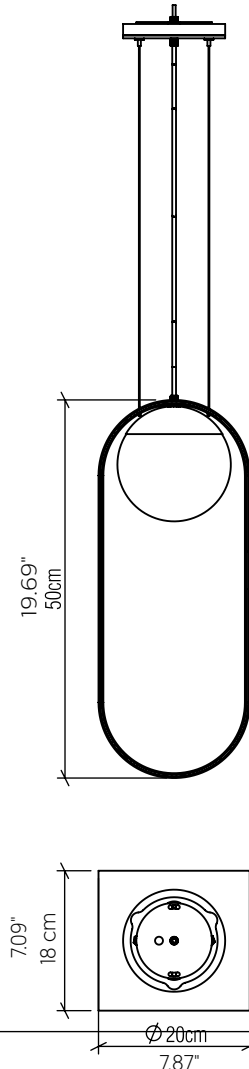

1466 [E-26]

Name: Sfera Accord Pendant 1466
 Collection: Sfera
 Application: Pendant
 Construction: Natural Wood Veneer, MDF,
 Frosted Glass

Specifications

Light Source: 1x 25w 120v - 277v E26 [medium base]
 Lamps not included
 Color Temperature: Lamp Dependent
 Dimming Option: Lamp Dependent
 CRI: Lamp Dependent
 Delivered Lumens: Lamp Dependent
 Total Power: Lamp Dependent
 Input Voltage: 110V/277V
 Input Frequency: 60 Hz
 Canopy Dimension: H0.8xØ13.5cm / H0.31xØ5.31"
 Height Adjustment Limit: 10'
 Weight: 2.9kg / 63.93lbs

Fixture Image

Technical Drawing

Features

5 Year warranty

Description

Photometric Graph

Standards