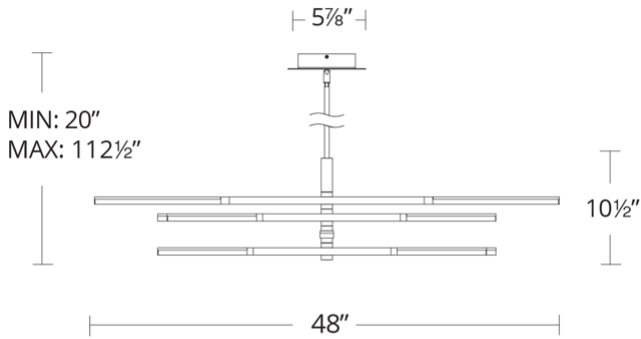

PD-50748

Model & Size	Color Temp	Finish	LED Watts	LED Lumens	Delivered Lumens
PD-50748 48"	3000K	AL Brushed Aluminum	41.6W	4047	2102
	3000K	BK Black	41.6W	4047	2102
	3000K	BR Brushed Brass	41.6W	4047	2102

Example: **PD-50748-BR**

For custom requests please contact customs@modernforms.com