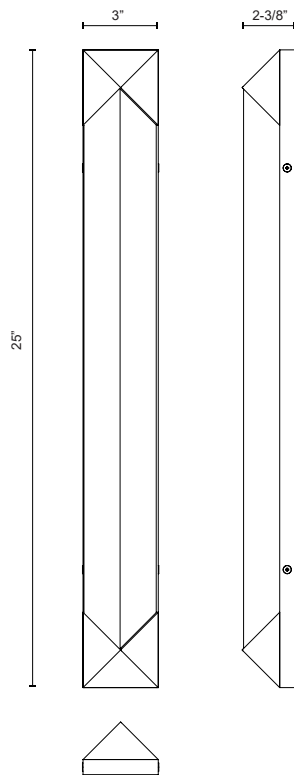

CAESAR WV323225

FIXTURE DIMENSIONS	W3" x H25" x E2-3/8"
LIGHT SOURCE	AC LED Module
WATTAGE	30W
TOTAL LUMENS	2400lm
DELIVERED LUMENS	PNAR-1200lm*; UBAR-1150lm*; VBAR-1180lm*;
VOLTAGE	120V
COLOR TEMPERATURE	3000K
CRI (RA)	90CRI
DIMMABLE	Yes, ELV Dimmer (Not Included)
MATERIAL	Alabaster; Iron;
INSTALL OPTIONS	All Orientation; Wall;
ADA COMPLIANT	YES
LOCATION	Damp
BRAND	Alora

[D - Diameter, L - Length, W - Width, H - Height, E - Extension]

AVAILABLE FINISHES:

WV323225PNAR
Polished
Nickel/Alabaster

WV323225UBAR
Urban
Bronze/Alabaster

WV323225VBAR
Vintage
Brass/Alabaster

*For complete warranty terms, please visit: www.aloralighting.com/warranty