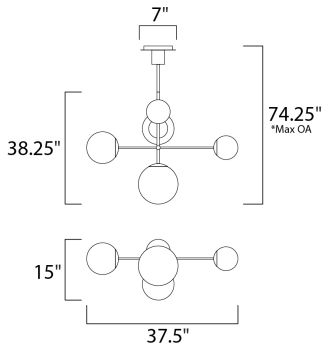

*max overall height

MEASUREMENTS

- DIMENSION : 37.5" L x 15" W x 38.25" H
- MAX OAH : 74.25" OAH
- CANOPY : 7" W x 1" H x 7" L
- HANGING WEIGHT : 17.97 lb

LAMPING

- INPUT VOLTAGE : 120V
- BULB : 5 x 60W Incandescent E12 CA + E26 MB , 300W Total
- BULB INCLUDED : (Not Included)
- DIMMABLE : Yes