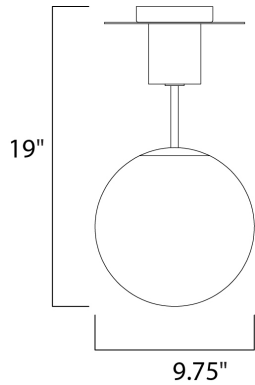

**MEASUREMENTS**

DIMENSION : 9.75" W x 19" H  
 CANOPY : 6.29" W x 1" H x 6.29" L  
 HANGING WEIGHT : 6.61 lb

**LAMPING**

INPUT VOLTAGE : 120V  
 BULB : 1 x 60W Incandescent E26 Medium , 60W Total  
 BULB INCLUDED : (Not Included)  
 DIMMABLE : Yes