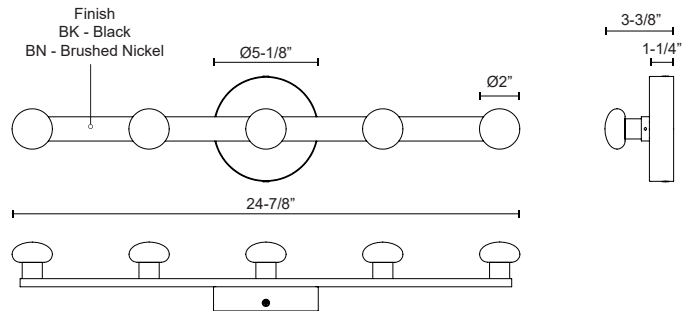

WS63424-BN
Brushed Nickel

WS63424-BK
Black

SPECIFICATION DETAILS

* For custom options, consult factory for details.

Fixture Dimensions	W2" x H24-7/8" x E3-3/8"
Wattage	20W
Total Lumens	1600lm
Light Source	LED with DC Driver
Delivered Lumens	BK-400lm*; BN-450lm*;
Voltage	120V
Color Temperature	3000K
CRI (Ra)	90CRI
Optional Color Temps	2700K - 5000K Available, Minimum Order Quantities Apply
LED Rated Life	50,000 hours
Dimming	100% - 10%, TRIAC or ELV Dimmer (Not Included)
Glass Details	Opal Glass
ADA Compliant	Yes
Location	Dry
Warranty	5 Years
Mounting Style	All Orientation; Wall;
Canopy Dimensions	D5-1/8" x E1-1/4"