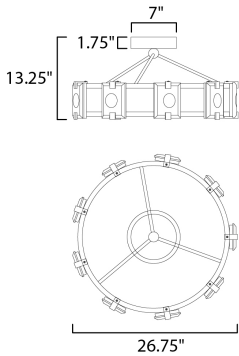

**MEASUREMENTS**

DIMENSION : 26.75" L x 26.75" W x 13.25" H  
 CANOPY : 7" W x 1.75" H x 7" L  
 HANGING WEIGHT : 19.558 lb

**LAMPING**

INPUT VOLTAGE : 120-277V  
 LUMENS : 3,535 Rated (2,430 Del.)  
 BULB : 9 x 6W LED PCB Integrated , 54W Total  
 BULB INCLUDED : (Integrated)  
 DIMMABLE : Triac CL  
 CRI : 90 CRI  
 COLOR\_TEMP : 3000K