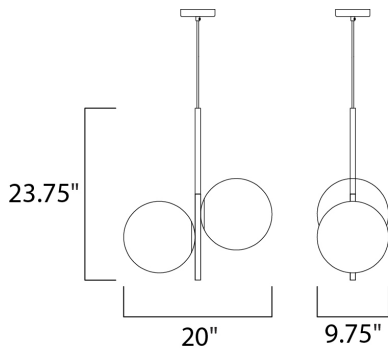

**MEASUREMENTS**

DIMENSION : 20" L x 9.75" W x 23.75" H  
 MAX OAH : 142" OAH  
 CANOPY : 4.72" W x 1" H x 4.72" L  
 HANGING WEIGHT : 6.16 lb

**LAMPING**

INPUT VOLTAGE : 120V  
 BULB : 2 x 60W Incandescent E26 Medium , 120W Total  
 BULB INCLUDED : (Not Included)  
 DIMMABLE : Yes