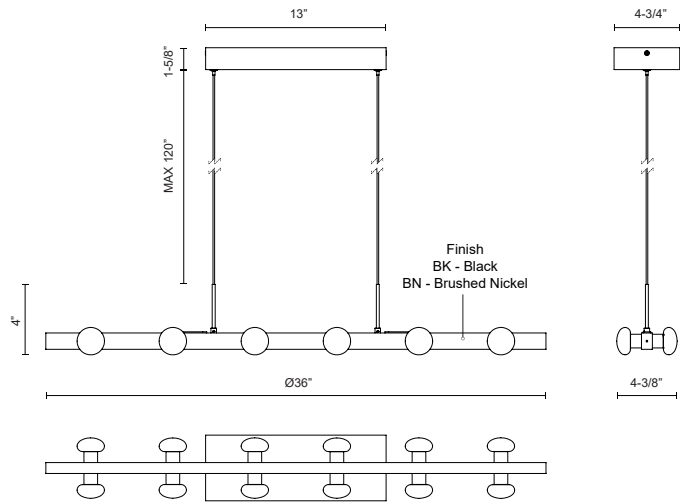

LP63436-BK  
Black

LP63436-BN  
Brushed Nickel

**SPECIFICATION DETAILS**

\* For custom options, consult factory for details.

<b>Fixture Dimensions</b>	L36" x W4-3/8" x H4"
<b>Wattage</b>	47W
<b>Total Lumens</b>	3760lm
<b>Light Source</b>	LED with DC Driver
<b>Delivered Lumens</b>	BK-1000lm; BN-1200lm;
<b>Voltage</b>	120V
<b>Color Temperature</b>	3000K
<b>CRI (Ra)</b>	90CRI
<b>Optional Color Temps</b>	2700K - 5000K Available, Minimum Order Quantities Apply
<b>LED Rated Life</b>	50,000 hours
<b>Dimming</b>	100% - 10%, TRIAC or ELV Dimmer (Not Included)
<b>Glass Details</b>	Opal Glass
<b>Adjustable</b>	Yes
<b>Wire Length</b>	120" Max
<b>Wire Type</b>	BK - Black Wire; BN-Clear Wire;
<b>Location</b>	Dry
<b>Warranty</b>	5 Years
<b>Canopy Dimensions</b>	L13" x W4-3/4" x H1-5/8"