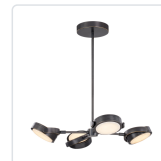

## BLANCO PD325428

FIXTURE DIMENSIONS	W28-1/8" x L28-1/8" x H2"
LIGHT SOURCE	LED with DC Driver
WATTAGE	65W
TOTAL LUMENS	5200lm
DELIVERED LUMENS	1200lm*
VOLTAGE	120V
COLOR TEMPERATURE	3000K
CRI (RA)	90CRI
DIMMABLE	Yes, TRIAC or ELV Dimmer (Not Included)
MATERIAL	Alabaster; Aluminum; Iron;
ROD LENGTH	46" Max (3x12" + 1x6" + 1x4")
WIRE LENGTH	144" Max
MINIMUM HANG HEIGHT	12"
SLOPED CEILING ADAPTABLE	Yes, Up to 45 Degrees
LOCATION	Dry
CANOPY DIMENSIONS	D9-7/8" x H1-7/8"
BRAND	Alora

### AVAILABLE FINISHES:

PD325428PNAR  
Polished  
Nickel/Alabaster

PD325428UBAR  
Urban  
Bronze/Alabaster

PD325428VBAR  
Vintage  
Brass/Alabaster

\*For complete warranty terms, please visit: [www.aloralighting.com/warranty](http://www.aloralighting.com/warranty)