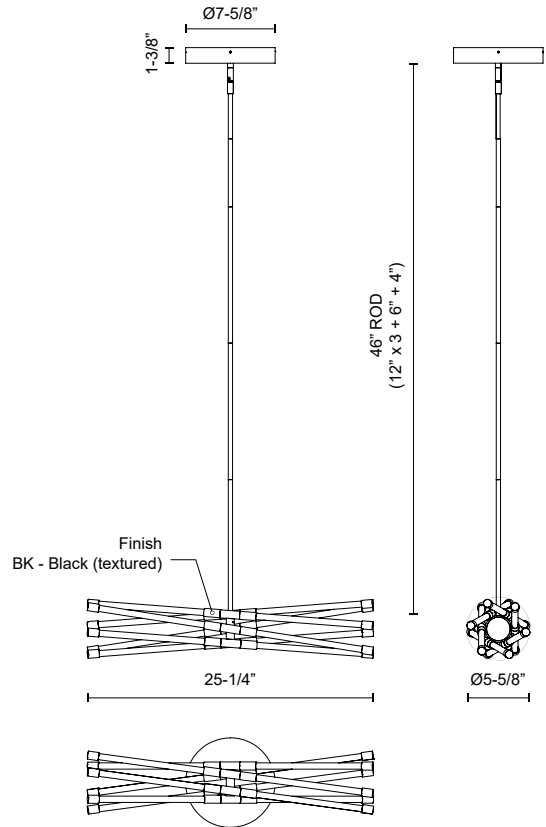

MOTIF LP74626

PENDANTS

PROJECT

DESCRIPTION

The Motif Collection is inspired by the multitude of configurations in which it can create. Each fixture is comprised of thin lines of light in a refractive cylinder, creating both clean lines and modern elegance. This collection features the latest in modern LED filament technology, creating a warm glow of light throughout each fixture that is both vintage and modern at once.

SPECIFICATION DETAILS

* For custom options, consult factory for details.

Fixture Dimensions	L25-1/4" x D5-5/8"
Light Source	LED with DC Driver
Wattage	50W
Total Lumens	6090lm
Delivered Lumens	5645lm
Voltage	120V
Color Temperature	2700K
CRI (Ra)	90CRI
LED Rated Life	50,000 hours
Dimming	100% - 10%, TRIAC or ELV Dimmer (Not Included)
Glass Details	Clear Glass
Adjustable	Yes
Rod Length	46" Max (3x12" + 1x6" + 1x4")
Wire Length	60"
Minimum Hang Height	12"
Location	Dry
Ceiling Adaptor	Yes, Up to 45 Degrees
Warranty	5 Years
Canopy Dimensions	D7-5/8" x H1-3/8"
Finish Option(s)	Black