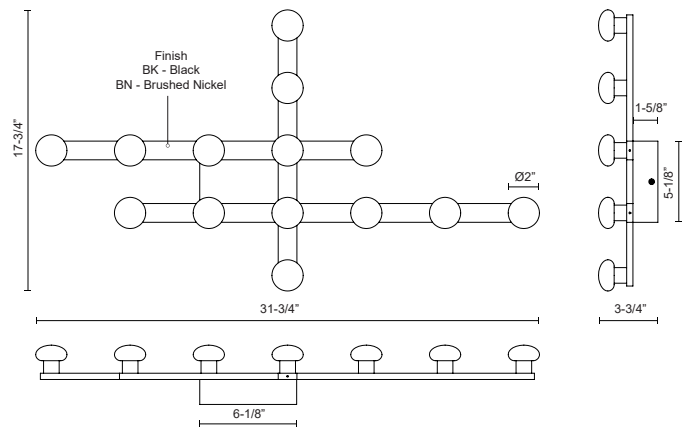

WS63432-BK
Black

WS63432-BN
Brushed Nickel

SPECIFICATION DETAILS

* For custom options, consult factory for details.

Fixture Dimensions	W31-3/4" x H17-3/4" x E3-3/4"
Wattage	55W
Total Lumens	4400lm
Light Source	LED with DC Driver
Delivered Lumens	BK-1100lm*; BN-1250lm;
Voltage	120V
Color Temperature	3000K
CRI (Ra)	90CRI
Optional Color Temps	2700K - 5000K Available, Minimum Order Quantities Apply
LED Rated Life	50,000 hours
Dimming	100% - 10%, TRIAC or ELV Dimmer (Not Included) Dimmer (Not Included)
Glass Details	Opal Glass
ADA Compliant	Yes
Location	Dry
Warranty	5 Years
Mounting Style	All Orientation; Wall;
Canopy Dimensions	W6-1/8" x H5-1/8" x E1-5/8"