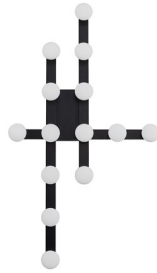

REZZ
WS63432

WALL

PROJECT

DESCRIPTION

The Rezz collection is the reimagining of the old Hollywood style we know and love. Simple, glamorous opal glass diffusers dance around a modern, minimal frame to create a totally new look. This collection is simple and stunning, great for a wide variety of design sensibilities. Available in Matte Black or Brushed Nickel accents.

WS63432-BK
Black

WS63432-BN
Brushed Nickel

SPECIFICATION DETAILS

* For custom options, consult factory for details.

Fixture Dimensions	W31-3/4" x H17-3/4" x E3-3/4"
Wattage	55W
Total Lumens	4400lm
Light Source	LED with DC Driver
Delivered Lumens	BK-1100lm*; BN-1250lm;
Voltage	120V
Color Temperature	3000K
CRI (Ra)	90CRI
Optional Color Temps	2700K - 5000K Available, Minimum Order Quantities Apply
LED Rated Life	50,000 hours
Dimming	100% - 10%, TRIAC or ELV Dimmer (Not Included) Dimmer (Not Included)
Glass Details	Opal Glass
ADA Compliant	Yes
Location	Dry
Warranty	5 Years
Mounting Style	All Orientation; Wall;
Canopy Dimensions	W6-1/8" x H5-1/8" x E1-5/8"