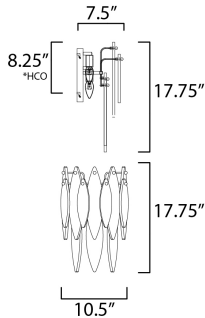

PRODUCT DESCRIPTION

Hand-formed glass petals of Clear and Champagne-tint suspend from a tiered frame of gold and accented with petals of solid metal finished in Gold Leaf. Numerous candelabra sockets are strategically placed within the fixture to create glimmer and elegance to this majestic collection.