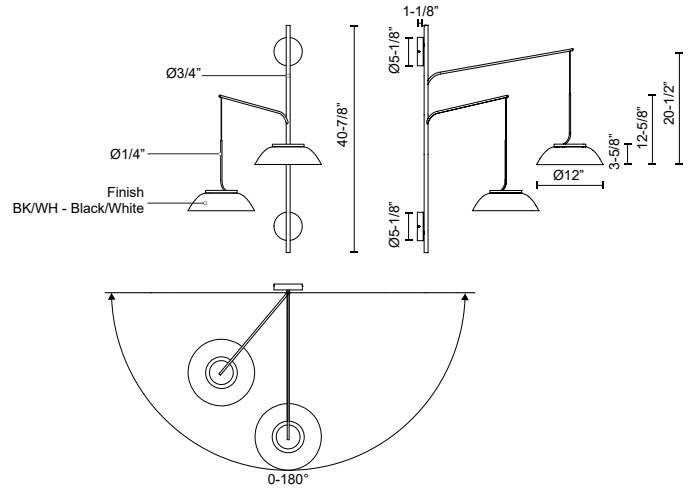

MAGELLAN WS51202

WALL

PROJECT

DESCRIPTION

Statement piece with two aluminum shades clad a hollow core. Fine textured dark exterior and white reflector finish

SPECIFICATION DETAILS

* For custom options, consult factory for details.

Fixture Dimensions	W12" x H40-7/8" x E33-1/8"
Light Source	LED with DC Driver
Wattage	30W
Total Lumens	2550lm
Delivered Lumens	550lm
Voltage	120V
Color Temperature	3000K
CRI (Ra)	90CRI
Optional Color Temps	2700K - 5000K Available, Minimum Order Quantities Apply
LED Rated Life	50,000 hours
Dimming	100% - 10%, TRIAC or ELV Dimmer (Not Included)
Diffuser Details	Frosted acrylic diffuser
Shade Details	Spun Aluminum Shade
Wire Type	Black Coaxial Wire
Location	Dry
Warranty	5 Years
Canopy Dimensions	D5-1/8" x E1-1/8"
Finish Option(s)	Black/White