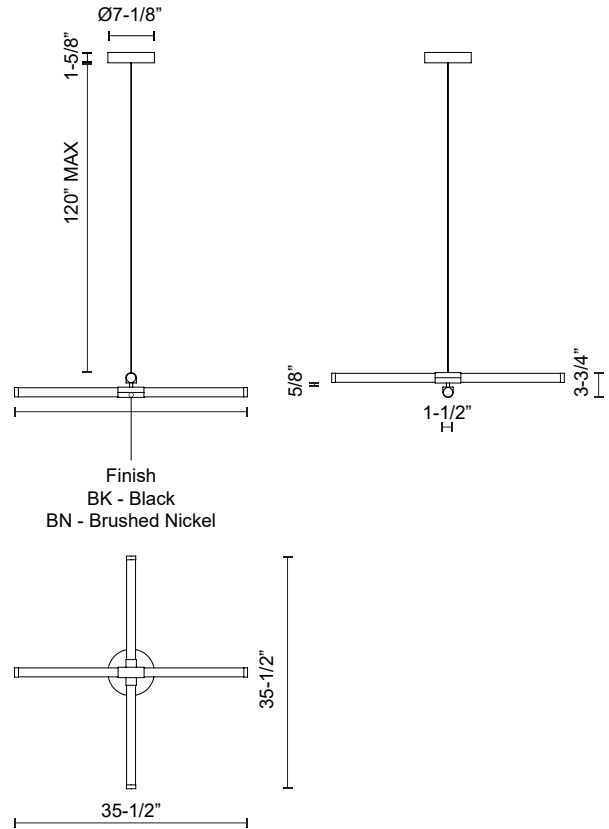

KUZCO

19054 28TH AVENUE
SURREY - BC V3Z 6M3
CANADA

WWW.KUZCOLIGHTING.COM

COMMENT