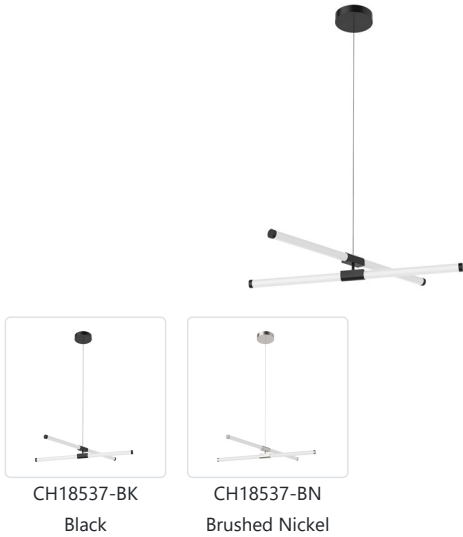

AKARI
CH18537
CHANDELIERS

PROJECT

SPECIFICATION DETAILS

* For custom options, consult factory for details.

Fixture Dimensions	L35-1/2" x W35-1/2" x H3-3/4"
Light Source	LED with DC Driver
Total Lumens	3825lm
Wattage	48W
Delivered Lumens	2700lm*
Voltage	120V
Color Temperature	3000K
CRI (Ra)	90CRI
Optional Color Temps	2700K - 5000K Available, Minimum Order Quantities Apply
LED Rated Life	50,000 hours
Diffuser Details	Frosted acrylic diffuser
Dimming	100% - 10%, TRIAC or ELV Dimmer (Not Included)
Adjustable	Yes
Wire Length	120" Max
Wire Type	Color Matching Coaxial Wire
Minimum Hang Height	6"
Location	Dry
Warranty	5 Years
Canopy Dimensions	D7-1/8" x H1-5/8"

DESCRIPTION

Akari keeps true to its most minimal yet sleek form with metallic finishes, with all eyes on the bars of illumination. This collection fits almost any design and styling needs. Available in Brushed Nickel and Black finishes.