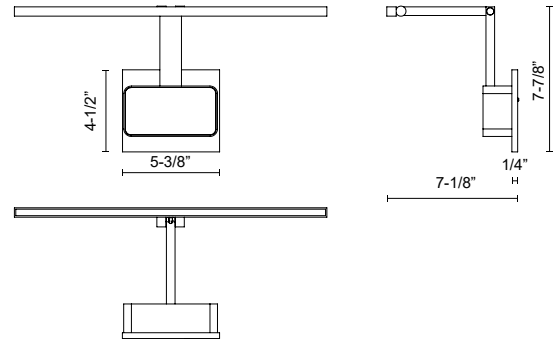

Optional Backplate Accessory

COMMENT

KUZCO

19054 28TH AVENUE
SURREY - BC V3Z 6M3
CANADA

WWW.KUZCOLIGHTING.COM