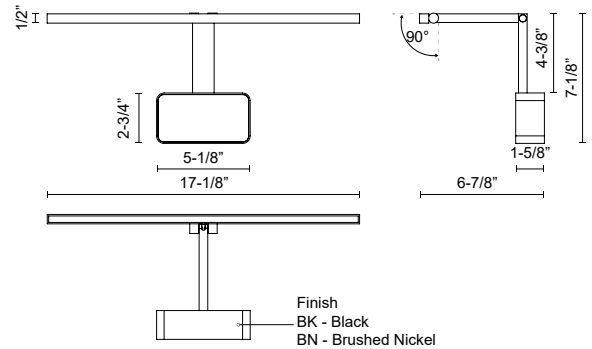

VEGA MINOR PICTURE PL18217

WALL

PROJECT

PL18217-BN
Brushed Nickel

PL18217-BK
Black

SPECIFICATION DETAILS

* For custom options, consult factory for details.

Fixture Dimensions	W17-1/8" x H7-1/8" x E6-7/8"
Light Source	LED with DC Driver
Wattage	16W
Total Lumens	1355lm
Delivered Lumens	BK-450lm*; BN-760lm*;
Voltage	120V
Color Temperature	3000K
CRI (Ra)	90CRI
Optional Color Temps	2700K - 5000K Available, Minimum Order Quantities Apply
LED Rated Life	50,000 hours
Dimming	100% - 10%, TRIAC or ELV Dimmer (Not Included)
Diffuser Details	Frosted acrylic diffuser
Location	Dry
Warranty	5 Years
Mounting Style	All Orientation; Wall;
CEC Title 24 JA8	Yes, JA8-19
Energy Star Certified	Energy Star Compliant
Canopy Dimensions	W5-3/8" x H4-1/2" x E1/4"

DESCRIPTION

Following the success of the Vega family is the next evolution of the line, Vega Minor. The diminutive square linear profile envelops and radiates a soft uniform light in a diverse spectrum of lengths and unique configurations. Refined details with crafted finishes augment the reductive silhouette of the expanded collection.