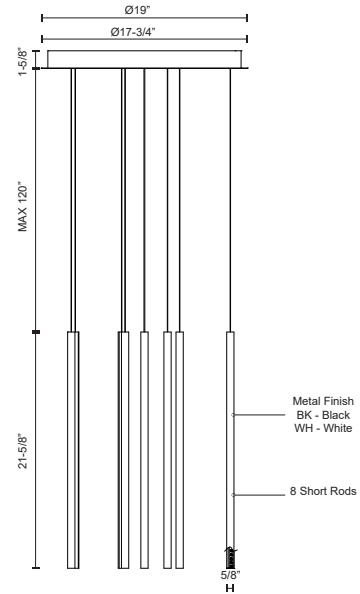

CHUTE MP14919

PENDANTS

PROJECT

MP14919-BK
Black

MP14919-WH
White

SPECIFICATION DETAILS

* For custom options, consult factory for details.

Fixture Dimensions	D19" x H21-5/8"
Light Source	LED with DC Driver
Total Lumens	4875lm
Wattage	72W
Delivered Lumens	BK-3060lm; WH-3740lm;
Voltage	120V
Color Temperature	3000K
CRI (Ra)	90CRI
Optional Color Temps	2700K - 5000K Available, Minimum Order Quantities Apply
LED Rated Life	50,000 hours
Diffuser Details	White Acrylic Diffuser
Dimming	100% - 10%, TRIAC or ELV Dimmer (Not Included)
Adjustable	Yes
Wire Length	120" Max
Wire Type	Clear Coaxial Wire
Location	Dry
Warranty	5 Years
Canopy Dimensions	D19" x H1-5/8"

DESCRIPTION

Extruded circular aluminum vertical lamp rods. Flexible silicon rubber diffusers. Lightly textured powder-coat colors. Outward emitting light. Custom options available.

COMMENT

KUZCO

19054 28TH AVENUE
SURREY - BC V3Z 6M3
CANADA