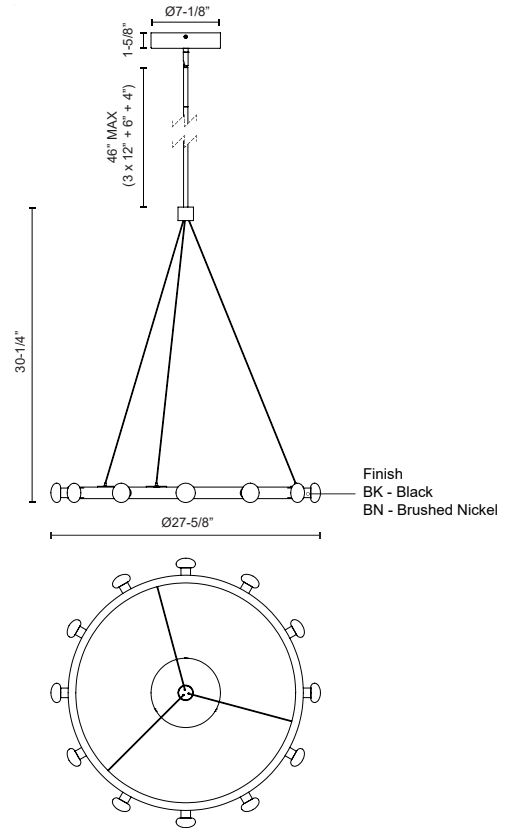

DESCRIPTION

The Rezz collection is the reimagining of the old Hollywood style we know and love. Simple, glamorous opal glass diffusers dance around a modern, minimal frame to create a totally new look. This collection is simple and stunning, great for a wide variety of design sensibilities. Available in Matte Black or Brushed Nickel accents.