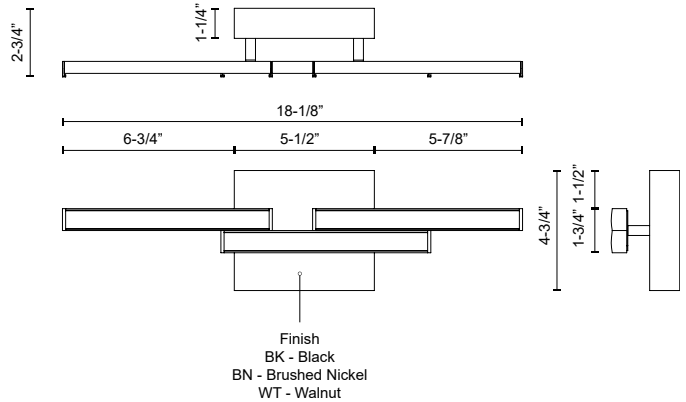

ANELLO MINOR
VL52718

VANITY

PROJECT

DESCRIPTION

Two layers of straight metal bands combine to form an asymmetric architectural appearance. The offset illuminated components create a dynamic lamp that changes visually depending on your viewpoint.

VL52718-BN
Brushed Nickel

VL52718-BK
Black

VL52718-WT
Walnut

SPECIFICATION DETAILS

* For custom options, consult factory for details.

Fixture Dimensions	W18-1/8" x H1-3/4" x E2-3/4"
Light Source	LED with DC Driver
Wattage	14W
Total Lumens	1190lm
Delivered Lumens	BK-515lm; BN-602lm; WT-484lm;
Voltage	120V
Color Temperature	3000K
CRI (Ra)	90CRI
Optional Color Temps	2700K - 5000K Available, Minimum Order Quantities Apply
LED Rated Life	50,000 hours
Dimming	100% - 10%, TRIAC Dimmer (Not Included)
Diffuser Details	Frosted acrylic diffuser
ADA Compliant	Yes
Compliance	ADA
Location	Damp
Warranty	5 Years
Illumination Direction	Fontlight Illumination
Mounting Style	All Orientation; Wall;
Canopy Dimensions	W5-1/2" x H4-3/4" x E1-1/4"