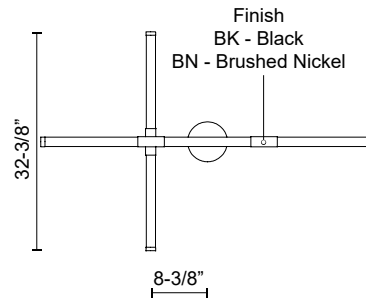

DESCRIPTION

Akari keeps true to its most minimal yet sleek form with metallic finishes, with all eyes on the bars of illumination. This collection fits almost any design and styling needs. Available in Brushed Nickel and Black finishes.