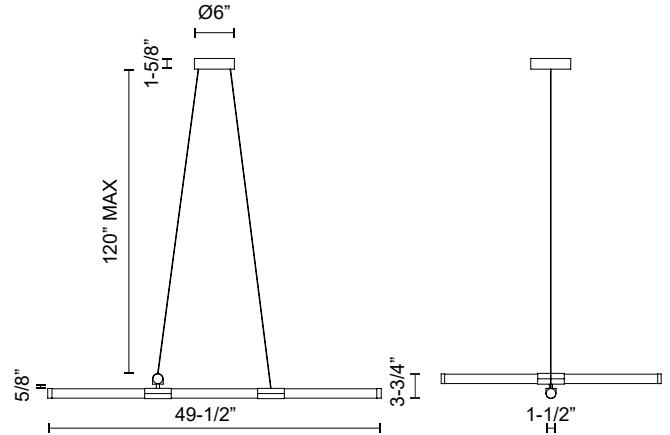

AKARI
CH18548
CHANDELIERS

PROJECT

SPECIFICATION DETAILS

* For custom options, consult factory for details.

Fixture Dimensions	L49-1/2" x W32-3/8" x H3-3/4"
Light Source	LED with DC Driver
Total Lumens	5100lm
Wattage	62W
Delivered Lumens	3600lm*
Voltage	120V
Color Temperature	3000K
CRI (Ra)	90CRI
Optional Color Temps	2700K - 5000K Available, Minimum Order Quantities Apply
LED Rated Life	50,000 hours
Diffuser Details	Frosted acrylic diffuser
Dimming	100% - 10%, TRIAC or ELV Dimmer (Not Included)
Adjustable	Yes
Wire Length	120" Max
Wire Type	Color Matching Coaxial Wire
Minimum Hang Height	16"
Location	Dry
Warranty	5 Years
Canopy Dimensions	D6" x H1-5/8"

DESCRIPTION

Akari keeps true to its most minimal yet sleek form with metallic finishes, with all eyes on the bars of illumination. This collection fits almost any design and styling needs. Available in Brushed Nickel and Black finishes.

KUZCO

19054 28TH AVENUE
SURREY - BC V3Z 6M3
CANADA

WWW.KUZCOLIGHTING.COM

COMMENT