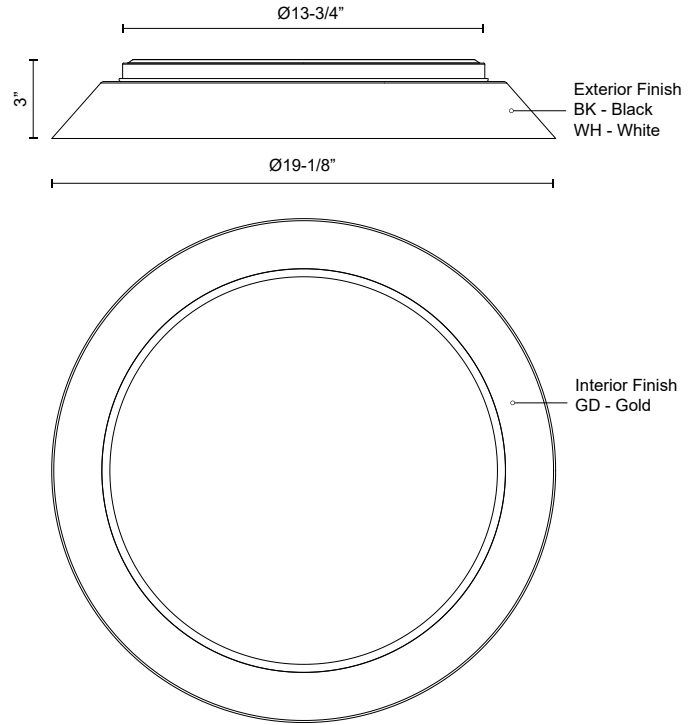

**JASPER
FM43419
FLUSH MOUNT**

PROJECT

DESCRIPTION

Designed to be decorative in any space, the oversized metallic frames, available in black, white and gold, add artistic flair to its sleek design

FM43419-WH/GD
White/Gold

FM43419-BK/GD
Black/Gold

SPECIFICATION DETAILS

* For custom options, consult factory for details.

Fixture Dimensions	D19-1/8" x H3"
Light Source	AC LED Module
Total Lumens	2550lm
Wattage	32W
Delivered Lumens	1640lm
Voltage	120V
Color Temperature	3000K
CRI (Ra)	90CRI
Optional Color Temps	2700K - 5000K Available, Minimum Order Quantities Apply
LED Rated Life	50,000 hours
Diffuser Details	Frosted acrylic diffuser
Dimming	100% - 10%, ELV Dimmer (Not Included)
Location	Dry
Compliance	Energy Star; T24-JA8;
Warranty	5 Years
Mounting Style	All Orientation; Ceiling and Wall;
CEC Title 24 JA8	Yes, JA8-19
Energy Star Certified	Energy Star Compliant