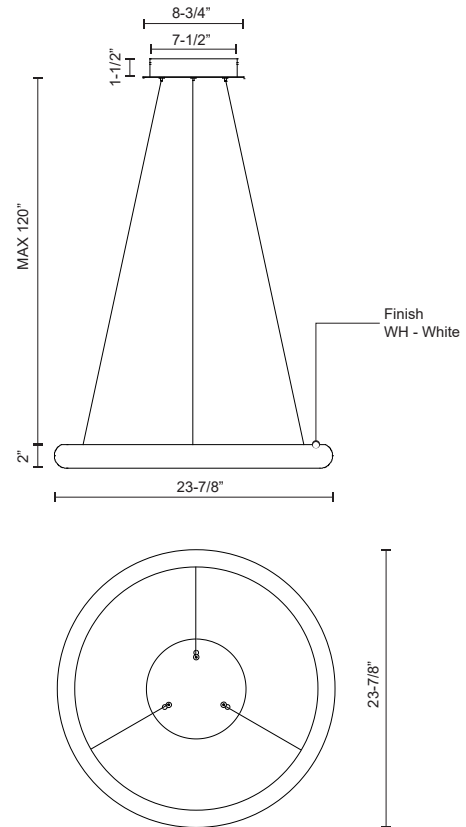

CUMULUS MINOR PD80324

PENDANTS

PROJECT

DESCRIPTION

An illuminated circumference of bright uniform light the Cumulus Minor is devoid of extraneous detail appearing as a single endless loop. The miniscule ovoid profile of the polymeric ring condenses the lamp assembly into a compact yet airy visual footprint, a reduced scale from the substantial Cumulus pendant series. Available in multiple sizes.

SPECIFICATION DETAILS

* For custom options, consult factory for details.

Fixture Dimensions	D23-7/8" x H2"
Light Source	LED with DC Driver
Wattage	42W
Total Lumens	3060lm
Delivered Lumens	WH-1884lm
Voltage	120V
Color Temperature	3000K
CRI (Ra)	90CRI
Optional Color Temps	2700K - 5000K Available, Minimum Order Quantities Apply
LED Rated Life	50,000 hours
Dimming	100% - 10%, TRIAC or ELV Dimmer (Not Included)
Diffuser Details	White Acrylic Diffuser
Adjustable	Yes
Wire Length	120" Max
Wire Type	Clear Coaxial Wire
Location	Dry
Warranty	5 Years
CEC Title 24 JA8	Yes, JA8-19
Canopy Dimensions	D8-3/4" x H1-1/2"
Finish Option(s)	White