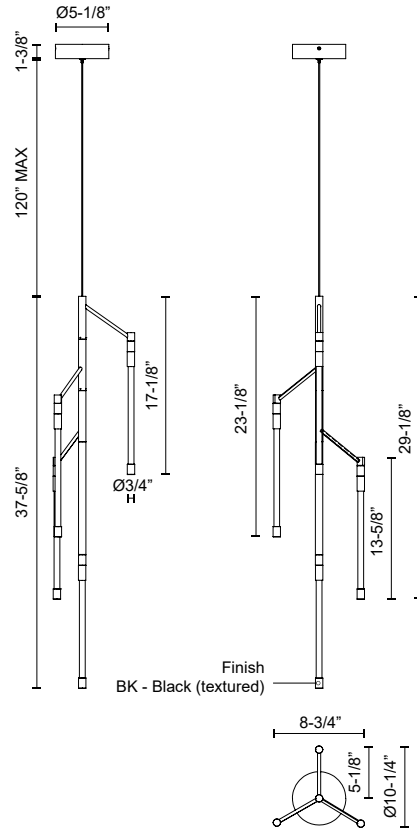

MOTIF PD74738

PENDANTS

PROJECT

DESCRIPTION

The Motif Collection is inspired by the multitude of configurations in which it can create. Each fixture is comprised of thin lines of light in a refractive cylinder, creating both clean lines and modern elegance. This collection features the latest in modern LED filament technology, creating a warm glow of light throughout each fixture that is both vintage and modern at once.

SPECIFICATION DETAILS

* For custom options, consult factory for details.

Fixture Dimensions	D10-1/4" x H37-5/8"
Light Source	LED with DC Driver
Wattage	17W
Total Lumens	2100lm
Delivered Lumens	1880lm
Voltage	120V
Color Temperature	2700K
CRI (Ra)	90CRI
LED Rated Life	50,000 hours
Dimming	100% - 10%, TRIAC or ELV Dimmer (Not Included)
Glass Details	Clear Glass
Adjustable	Yes
Wire Length	120" Max
Wire Type	Color Matching Coaxial Wire
Minimum Hang Height	40"
Location	Dry
Warranty	5 Years
CEC Title 24 JA8	Yes, JA8-19
Canopy Dimensions	D5-1/8" x H1-3/8"
Finish Option(s)	Black