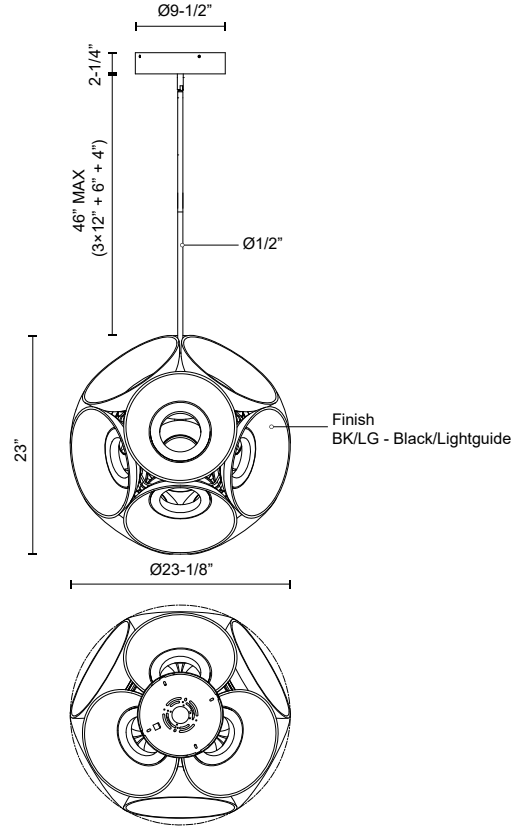

**MAGELLAN
CH51624
CHANDELIERS**

PROJECT

DESCRIPTION

Large-scale statement piece, multiple acrylic edge-lit shades clad a hollow core. Fine textured dark exterior and dotted clear acrylic shades

SPECIFICATION DETAILS

* For custom options, consult factory for details.

Fixture Dimensions	D23-1/8" x H23"
Light Source	LED with DC Driver
Wattage	92W
Total Lumens	8500lm
Delivered Lumens	2100lm
Voltage	120V
Color Temperature	3000K
CRI (Ra)	90CRI
Optional Color Temps	2700K - 5000K Available, Minimum Order Quantities Apply
LED Rated Life	50,000 hours
Dimming	100% - 10%, TRIAC or ELV Dimmer (Not Included)
Diffuser Details	Frosted acrylic diffuser
Shade Details	Clear Acrylic Light Guide Shade
Adjustable	Yes
Rod Length	46" Max (3x12" + 1x6" + 1x4")
Wire Length	60"
Minimum Hang Height	28"
Location	Dry
Ceiling Adaptor	Yes, Up to 45 Degrees
Warranty	5 Years
Canopy Dimensions	D9-1/2" x H2-1/4"
Finish Option(s)	Black/Light Guide