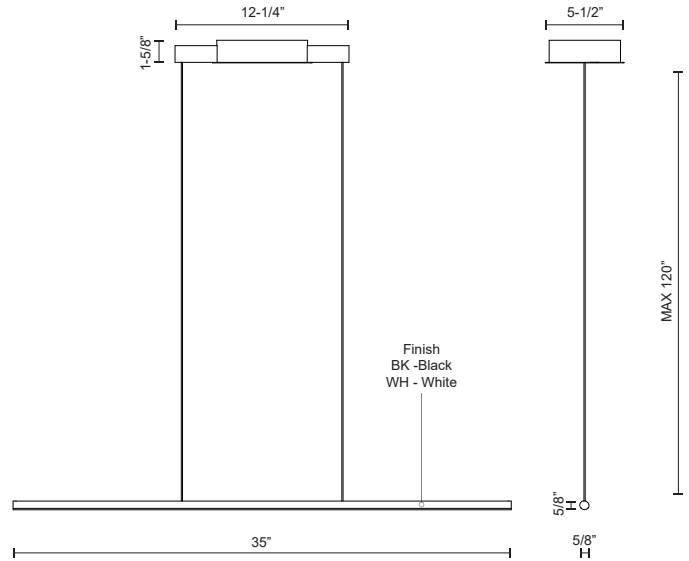

### DESCRIPTION

Extruded aluminum cylinder with welded capped ends. Finely textured powder-coat finish. Rounded opal silicon diffuser. Down light. Custom options available.

LP14935-BK  
Black

LP14935-WH  
White

### SPECIFICATION DETAILS

\* For custom options, consult factory for details.

<b>Fixture Dimensions</b>	L35" x W5/8" x H5/8"
<b>Light Source</b>	LED with DC Driver
<b>Wattage</b>	22W
<b>Total Lumens</b>	1355lm
<b>Delivered Lumens</b>	BK-784lm; WH-958lm;
<b>Voltage</b>	120V
<b>Color Temperature</b>	3000K
<b>CRI (Ra)</b>	90CRI
<b>Optional Color Temps</b>	2700K - 5000K Available, Minimum Order Quantities Apply
<b>LED Rated Life</b>	50,000 hours
<b>Dimming</b>	100% - 10%, TRIAC or ELV Dimmer (Not Included)
<b>Diffuser Details</b>	White Acrylic Diffuser
<b>Adjustable</b>	Yes
<b>Wire Length</b>	120" Max
<b>Wire Type</b>	Clear Coaxial Wire
<b>Location</b>	Dry
<b>Warranty</b>	5 Years
<b>CEC Title 24 JA8</b>	Yes, JA8-19
<b>Energy Star Certified</b>	Energy Star Compliant
<b>Canopy Dimensions</b>	L12-1/4" x W5-1/2" x H1-5/8"