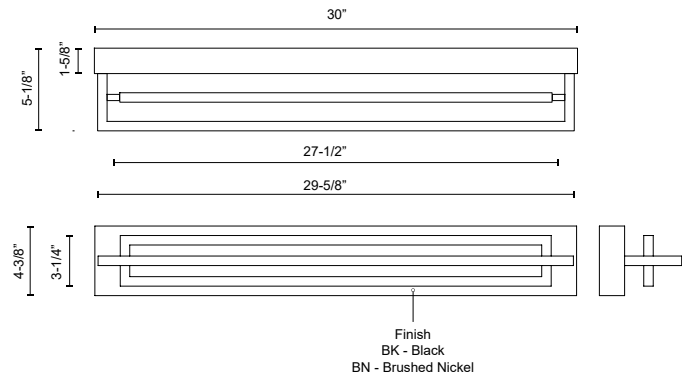

MONDRIAN SF16230

SEMI FLUSH

PROJECT

DESCRIPTION

Mondrian series is composed from numerous rectilinear frames of light. The illuminated borders surrounding an open central void create an illusion of levitation. The airy design and negative space allow the fixture to visually blend into the environment. High-quality finish and simple forms coalesce in the elegant new product.

SF16230-BN
Brushed Nickel

SF16230-BK
Black

SPECIFICATION DETAILS

* For custom options, consult factory for details.

Fixture Dimensions	L29-5/8" x W3-1/4" x H5-1/8"
Light Source	LED with DC Driver
Total Lumens	3740lm
Wattage	46W
Delivered Lumens	1540lm*
Voltage	120V
Color Temperature	3000K
CRI (Ra)	90CRI
Optional Color Temps	2700K - 5000K Available, Minimum Order Quantities Apply
LED Rated Life	50,000 hours
Diffuser Details	Frosted acrylic diffuser
Dimming	100% - 10%, TRIAC or ELV Dimmer (Not Included)
Location	Dry
Warranty	5 Years
Mounting Style	All Orientation; Ceiling and Wall;
CEC Title 24 JA8	Yes, JA8-19
Canopy Dimensions	L30" x W4-3/8" x H1-5/8"