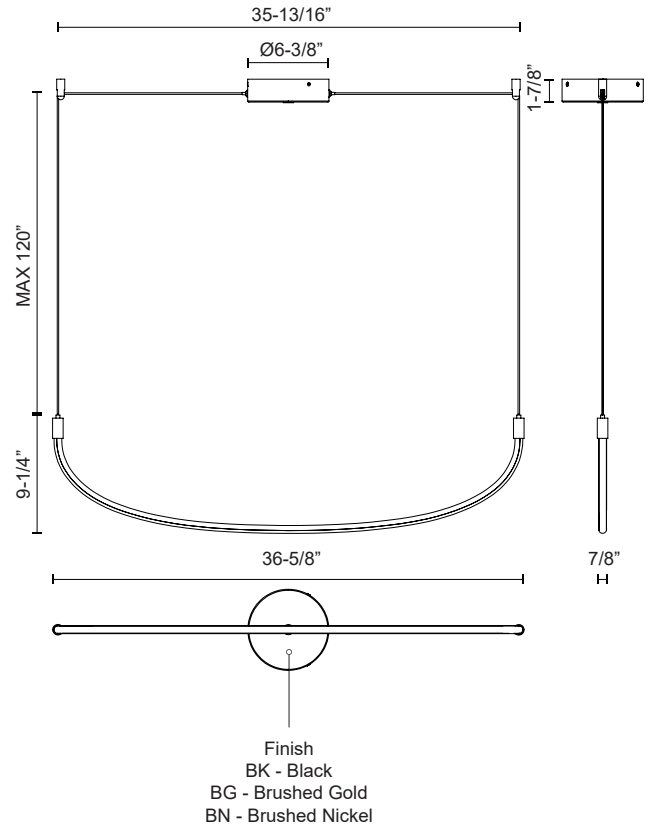

### SPECIFICATION DETAILS

\* For custom options, consult factory for details.

<b>Fixture Dimensions</b>	L36-5/8" x W7/8" x H9-1/4"
<b>Wattage</b>	22W
<b>Total Lumens</b>	1760lm
<b>Light Source</b>	LED with DC Driver
<b>Delivered Lumens</b>	BG-1050lm*; BK-1000lm; BN-1100lm*;
<b>Voltage</b>	120V
<b>Color Temperature</b>	3000K
<b>CRI (Ra)</b>	90CRI
<b>Optional Color Temps</b>	2700K - 5000K Available, Minimum Order Quantities Apply
<b>LED Rated Life</b>	50,000 hours
<b>Dimming</b>	100% - 10%, TRIAC or ELV Dimmer (Not Included)
<b>Adjustable</b>	Yes
<b>Wire Length</b>	120" Max
<b>Wire Type</b>	BG - Black Wire; BK - Black Wire; BN-Clear Wire;
<b>Minimum Hang Height</b>	14"
<b>Location</b>	Dry
<b>Warranty</b>	5 Years
<b>Canopy Dimensions</b>	D6-3/8" x H1-7/8"

### DESCRIPTION

The Talis is a new take on a Kuzco classic. Forged as a simple yet organic "U" shaped bar of illumination, the Talis is minimal and stylish at the same time. When layered in three or five bars of illumination, the Talis creates a unique melody that is sure to be the statement of any space. Adjust each bar to the height and space you like with this versatile collection.