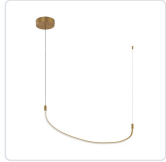

## PENDANTS

PROJECT

LP89036-BG  
Brushed Gold

LP89036-BK  
Black

LP89036-BN  
Brushed Nickel

### SPECIFICATION DETAILS

\* For custom options, consult factory for details.

<b>Fixture Dimensions</b>	L36-5/8" x W7/8" x H9-1/4"
<b>Wattage</b>	22W
<b>Total Lumens</b>	1760lm
<b>Light Source</b>	LED with DC Driver
<b>Delivered Lumens</b>	BG-1050lm*; BK-1000lm; BN-1100lm*;
<b>Voltage</b>	120V
<b>Color Temperature</b>	3000K
<b>CRI (Ra)</b>	90CRI
<b>Optional Color Temps</b>	2700K - 5000K Available, Minimum Order Quantities Apply
<b>LED Rated Life</b>	50,000 hours
<b>Dimming</b>	100% - 10%, TRIAC or ELV Dimmer (Not Included)
<b>Adjustable</b>	Yes
<b>Wire Length</b>	120" Max
<b>Wire Type</b>	BG - Black Wire; BK - Black Wire; BN-Clear Wire;
<b>Minimum Hang Height</b>	14"
<b>Location</b>	Dry
<b>Warranty</b>	5 Years
<b>Canopy Dimensions</b>	D6-3/8" x H1-7/8"

### DESCRIPTION

The Talis is a new take on a Kuzco classic. Forged as a simple yet organic "U" shaped bar of illumination, the Talis is minimal and stylish at the same time. When layered in three or five bars of illumination, the Talis creates a unique melody that is sure to be the statement of any space. Adjust each bar to the height and space you like with this versatile collection.