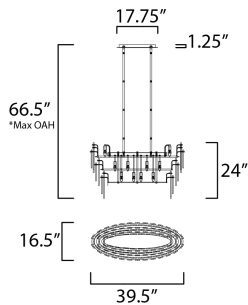

PRODUCT DESCRIPTION

Hand-formed glass petals of Clear and Champagne-tint suspend from a tiered frame of gold and accented with petals of solid metal finished in Gold Leaf. Numerous candelabra sockets are strategically placed within the fixture to create glimmer and elegance to this majestic collection.

OPERATING TEMPERATURE:
-20°C (-4°F), 40°C (104°F)

MEASUREMENTS

DIMENSION : 39.5" L x 16.5" W x 24" H
 MAX OAH : 66.5" OAH
 CANOPY : 7.75" W x 1.25" H x 17.75" L
 HANGING WEIGHT : 99.22 lb

LAMPING

INPUT VOLTAGE : 120V
 BULB : 18 x 40W Incandescent E12 Candelabra , 720W Total
 BULB INCLUDED : (Not Included)
 DIMMABLE : Yes