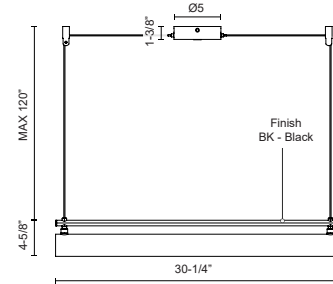

**GRAMERCY  
LP70130  
PENDANTS**

PROJECT

**DESCRIPTION**

Glass cylinder with frosted white interior coating and aluminum die-cast body

**SPECIFICATION DETAILS**

\* For custom options, consult factory for details.

<b>Fixture Dimensions</b>	L30-1/4" x W2-5/8" x H4-5/8"
<b>Light Source</b>	LED with DC Driver
<b>Wattage</b>	24W
<b>Total Lumens</b>	2125lm
<b>Delivered Lumens</b>	BK-1800lm
<b>Voltage</b>	120V
<b>Color Temperature</b>	3000K
<b>CRI (Ra)</b>	90CRI
<b>Optional Color Temps</b>	2700K - 5000K Available, Minimum Order Quantities Apply
<b>LED Rated Life</b>	50,000 hours
<b>Dimming</b>	100% - 10%, TRIAC or ELV Dimmer (Not Included)
<b>Glass Details</b>	Frosted Glass
<b>Adjustable</b>	Yes
<b>Wire Length</b>	120" Max
<b>Wire Type</b>	Color Matching Coaxial Wire
<b>Location</b>	Dry
<b>Warranty</b>	5 Years
<b>CEC Title 24 JA8</b>	Yes, JA8-19
<b>Energy Star Certified</b>	Energy Star Compliant
<b>Canopy Dimensions</b>	D5" x H1-3/8"
<b>Finish Option(s)</b>	Black