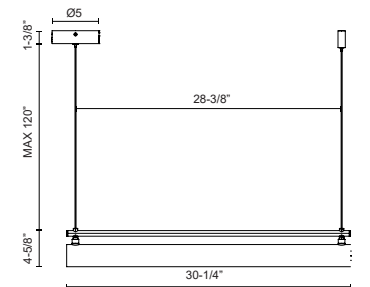

Adjustable Side Canopy Option